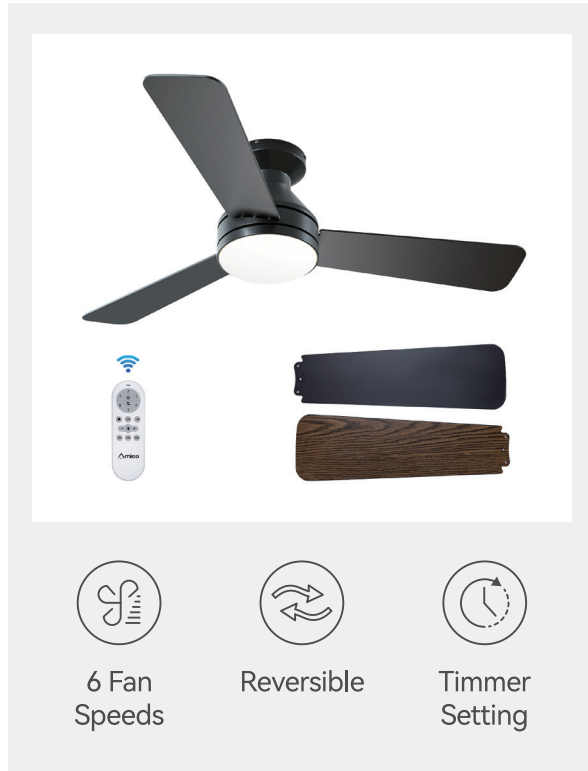

Ceiling Fan with light

Feature:

- Ceiling Fans with Remote
- Low Profile Flush Mount
- 10-100% Dimmable
- Noise-free Experience
- Reversible DC Motor
- 10 years warranty for motor
- 2 years warranty for other parts

Applications:

Kitchen / Bedroom / LivingRoom / Study Room / DiningRoom

Technical Data

Model No	Size	Input Voltage	Watts	CFM	Luminous Flux	Material of Blades	Color Temperature	Number of Blades	Finish
KFM42PLY01R1	42 inch	120	20+18	3326	1500LM	Plywood	3000K / 4000K / 6000K	3	Black
KFM42PLY02R1	42 inch	120	20+18	3326	1500LM	Plywood	3000K / 4000K / 6000K	3	White
KFM42PLY03R1	42 inch	120	20+18	3326	1500LM	Plywood	3000K / 4000K / 6000K	3	Nickel