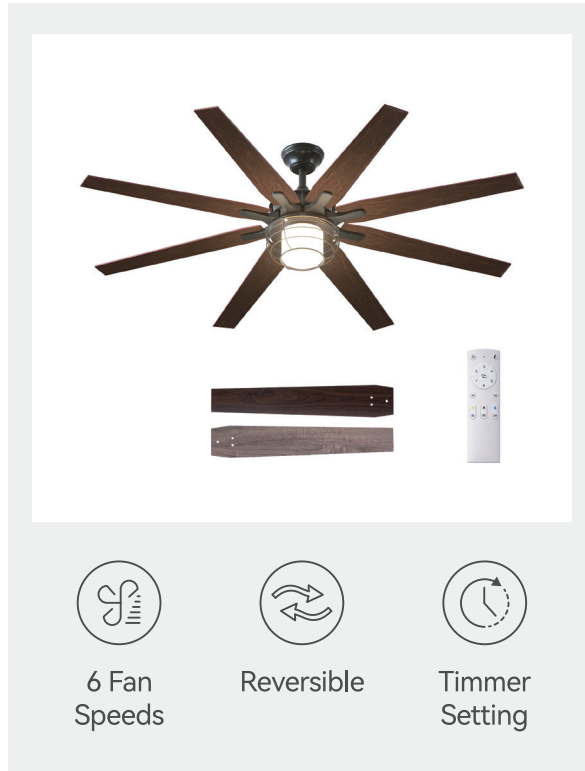

Ceiling Fan with light

Feature:

- Ceiling Fans with Remote
- Low Profile Flush Mount
- 10-100% Dimmable
- Noise-free Experience
- Reversible DC Motor
- 10 years warranty for motor
  2 years warranty for other parts

Applications:

Kitchen / Bedroom / LivingRoom / Study Room / DiningRoom

6 Fan Speeds

Reversible

Timmer Setting

Technical Data

Model No	Size	Input Voltage	Watts	CFM	Luminous Flux	Material of Blades	Color Temperature	Number of Blades	Finish
8BCFWL66in	66 inch	120	39+20	6403	1500LM	Plywood	3000K / 4000K / 6000K	8	Black