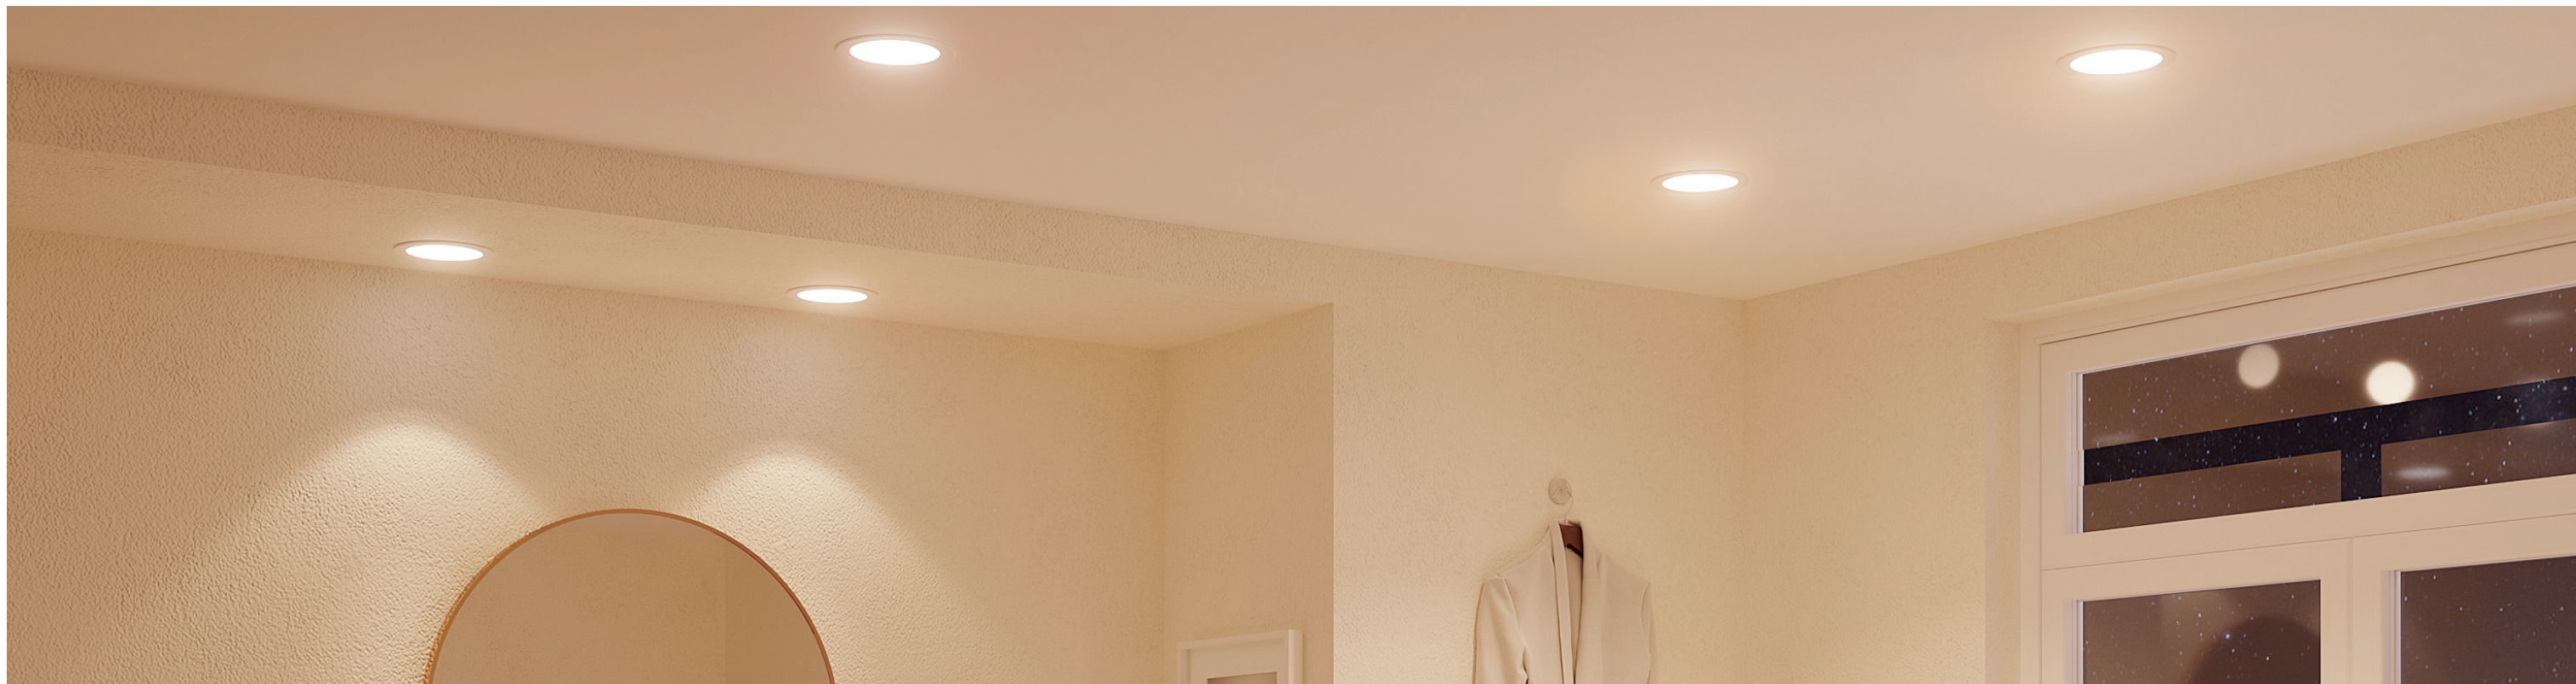

Part 01 Downlight