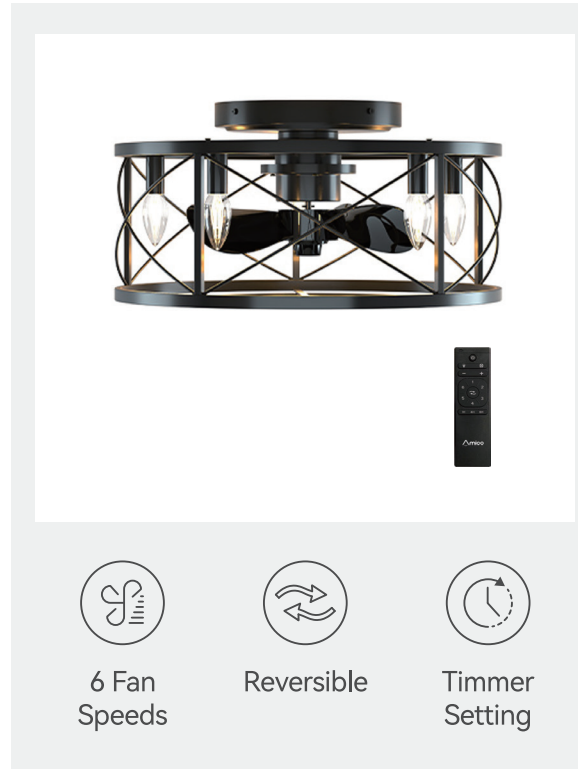

Fandelier Ceiling Fan with Light

Fandelier Ceiling Fan with Light

Feature:

- Ceiling Fans with Remote
- Low Profile Flush Mount
- 10-100% Dimmable
- Noise-free Experience
- Reversible DC Motor
- 10 years warranty for motor
  2 years warranty for other parts

Applications:

Kitchen / Bedroom / LivingRoom
/ Study Room / DiningRoom

6 Fan
Speeds

Reversible

Timmer
Setting

Technical Data

Model No	Size	Input Voltage	Watts	CFM	Luminous Flux	Material of Blades	Color Temperature	Number of Blades	Finish
20inBLCFWLCAGE	20 inch	120	27*5*4	2300	1800LM	ABS	3000K	3	Black