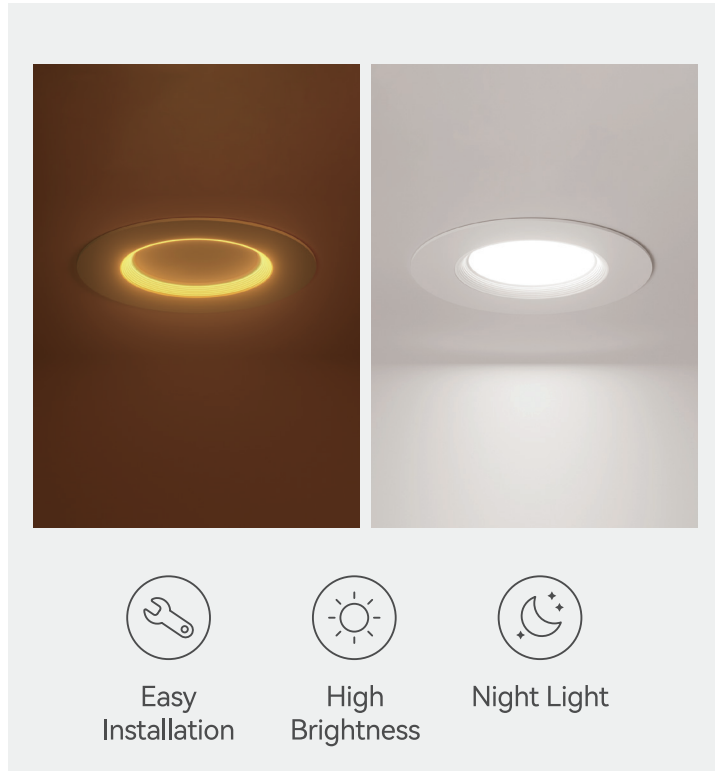

LED Downlight Retrofit with Night Light

Feature:

- Night light feature for gentle glow illuminating the acrylic trim
- Color Temperature Selectable
- 10-100% Dimmable
- Easy and Safe Installation
- Suitable for damp location
- 50000 Hours Lifespan

Applications:

Residential Home / Office and Retail / Hotel

Technical Data

Model No	Size	Input Voltage	Watts	Lumen	PF	CCT(Selectable)	Night	CRI	Beam Angle	Finish
A18021212001	4 inch	120	9	700LM	>0.7	27/30/35/40/50K	2000K	80/90	120	White
A18021212003	6 inch	120	12	1050LM	>0.9	27/30/35/40/50K	2000K	80/90	120	White