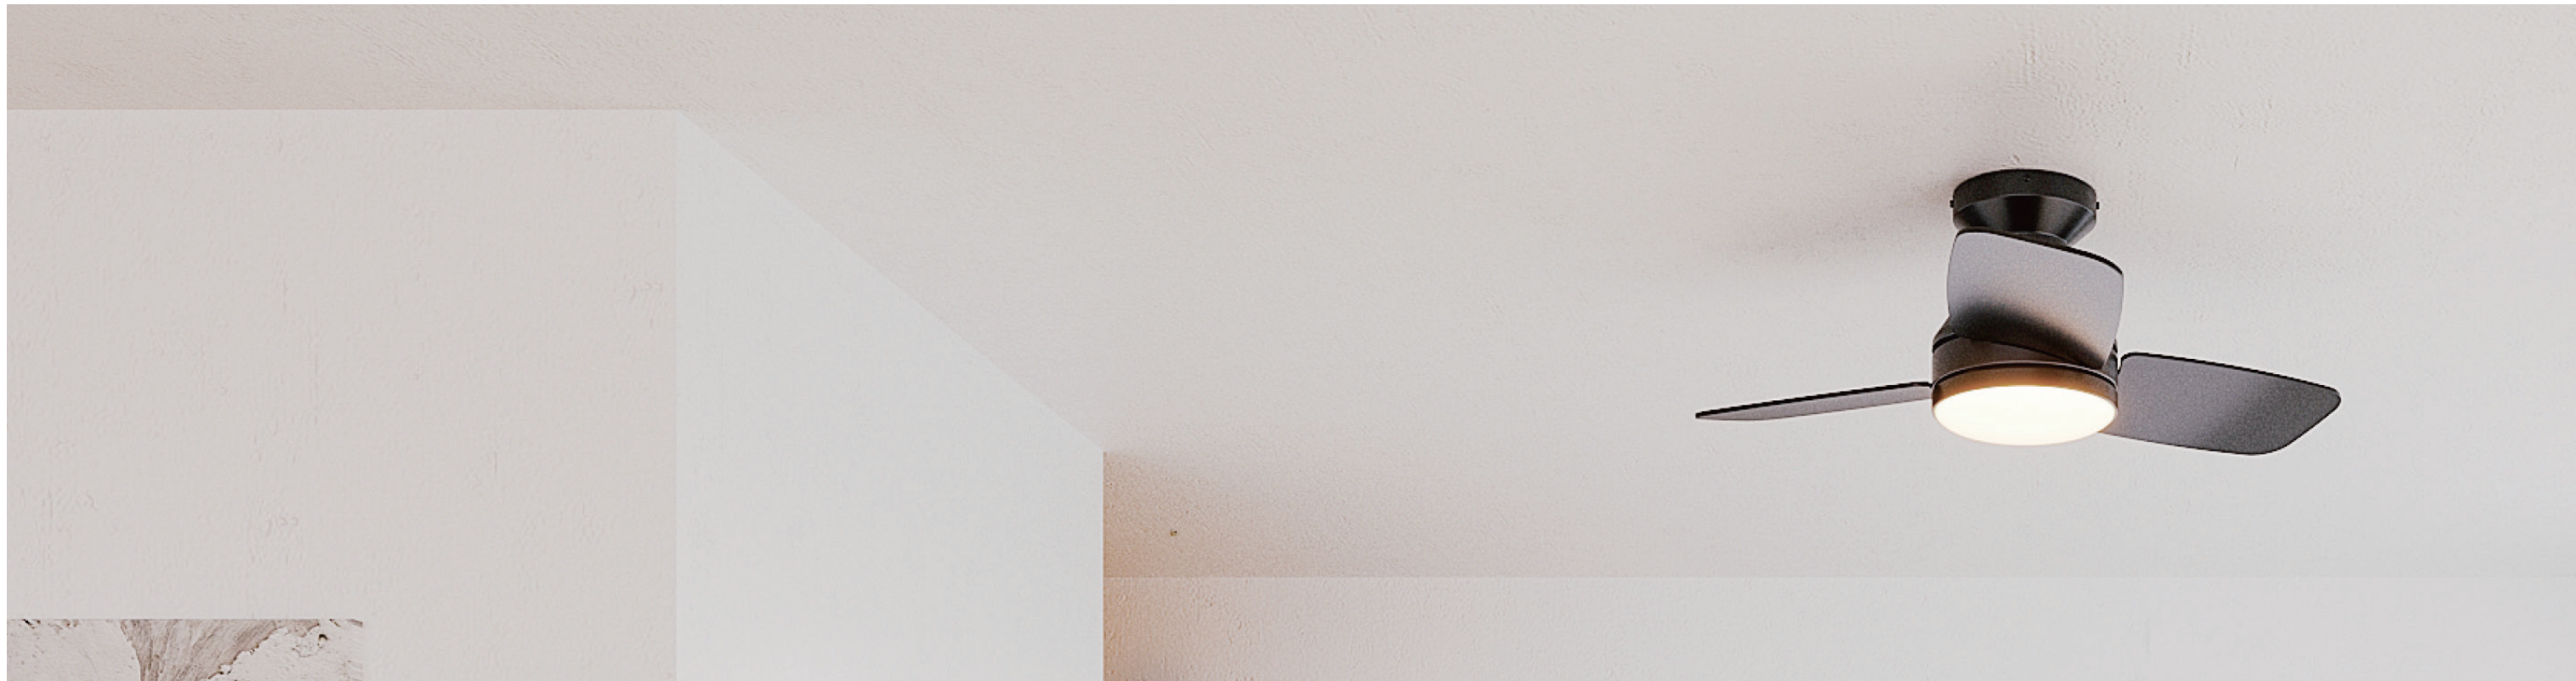

Part 04

LED Ceiling Fan