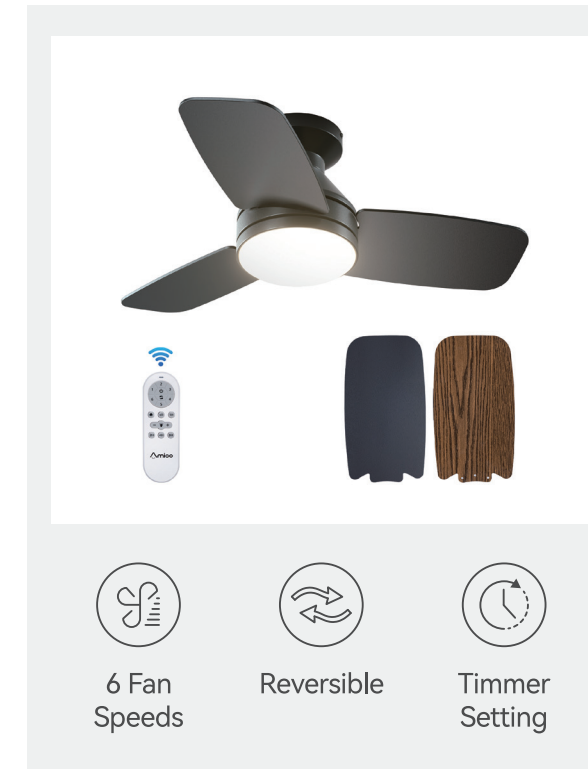

30"

42"

52"

66"

72"

For every scenario in your home.
Suitable for all kinds of decoration styles.

Ceiling Fan with Light

Ceiling Fan with light