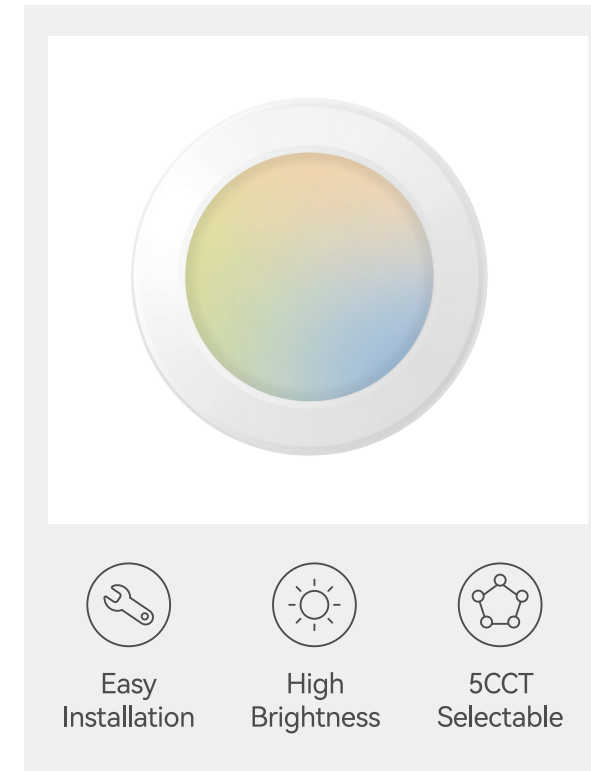

Other Categories

LED Flush Mount Disk Light

Feature:

- Ultra thin design for low profile ceiling
- Color Temperature Selectable
- 10-100% Dimmable
- Easy and Safe Installation
- Suitable for damp location
- Recessed can & junction box installation
- 50000 Hours Lifespan

Applications:

Residential Home / Office and Retail / Hotel

Technical Data

Model No	Size	Input Voltage	Watts	Lumen	PF	CCT(Selectable)	CRI	Beam Angle	Finish
A18240180	6 inch	120	10	1000LM	>0.7	27/30/35/40/50K	80/90	120	White