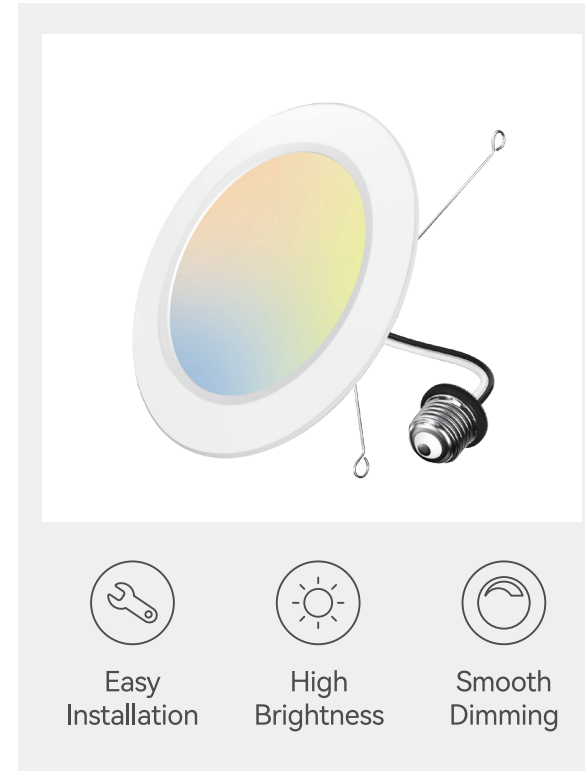

LED Ultra-Thin Recessed Downlight Retrofit

Feature:

- Ultra thin design for low profile ceiling
- Color Temperature Selectable
- 10-100% Dimmable
- Easy and Safe Installation
- Suitable for damp location
- 50000 Hours Lifespan

Applications:

Residential Home / Office and Retail / Hotel

Technical Data

Model No	Size	Input Voltage	Watts	Lumen	PF	CCT(Selectable)	CRI	Beam Angle	Finish
A18120158	6 inch	120	10	1000LM	>0.7	27/30/35/40/50K	80/90	120	White
A18021324002	4 inch	120	7	700LM	>0.7	27/30/35/40/50K	80/90	120	White