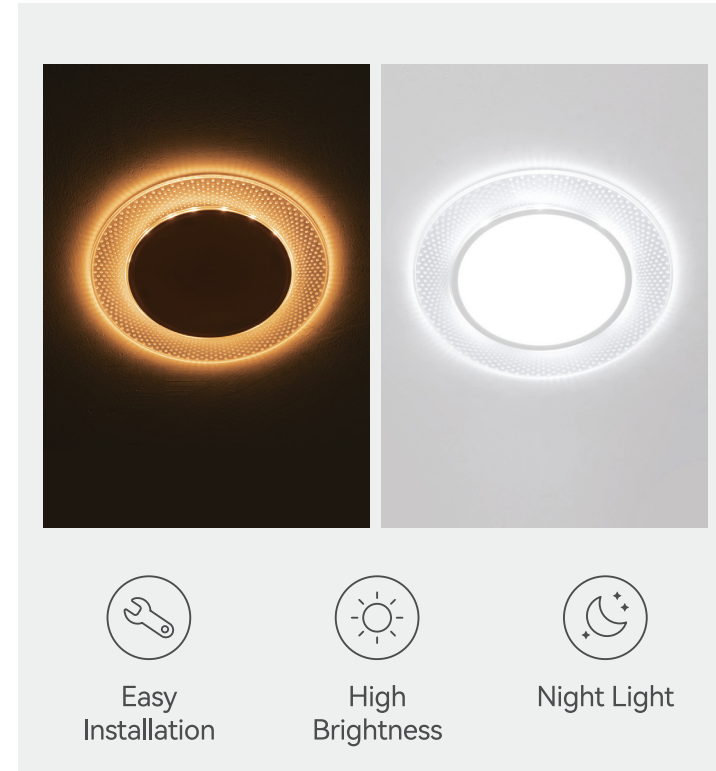

LED Downlight Retrofit with Night Light

Feature:

- Night light feature for gentle glow illuminating the acrylic trim
- Color Temperature Selectable
- 10-100% Dimmable ;
- Easy and Safe Installation ;
- Suitable for damp location;
- 50000 Hours Lifespan ;

Applications:

Residential Home / Office and Retail / Hotel

Easy Installation

High Brightness

Night Light

Technical Data

Model No	Size	Input Voltage	Watts	Lumen	PF	CCT(Selectable)	Night	CRI	Beam Angle	Finish
A18020501001	6 inch	120	10	900LM	>0.7	27/30/35/40/50K	2000K	80/90	120	White