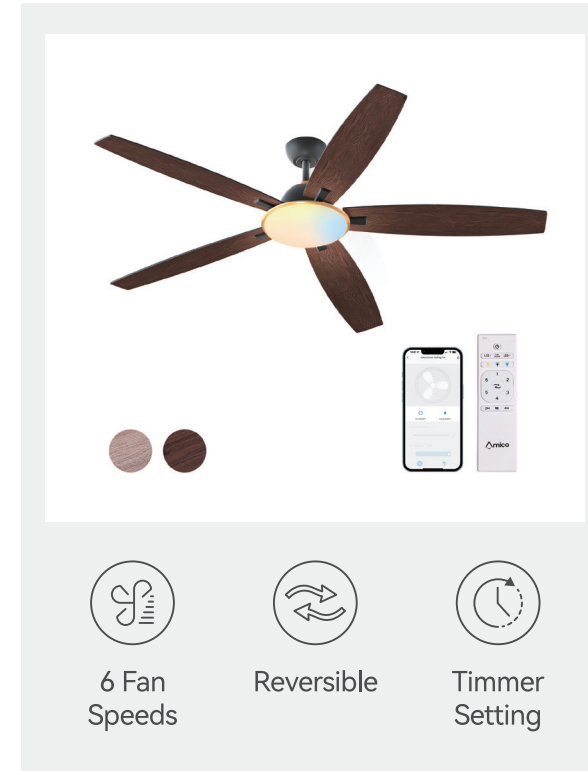

Ceiling Fan with light

Feature:

- Ceiling Fans with Remote
- Low Profile Flush Mount
- 10-100% Dimmable
- Noise-free Experience
- Reversible DC Motor
- 10 years warranty for motor
- 2 years warranty for other parts