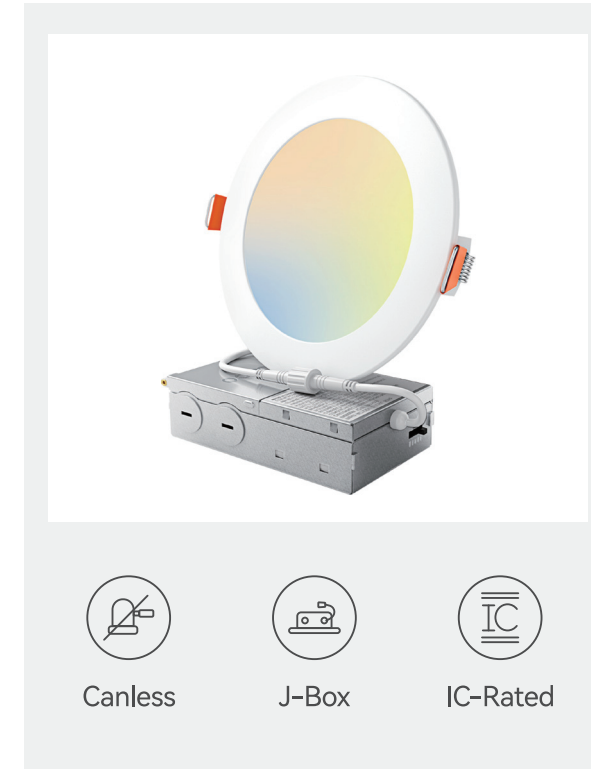

LED Slim Panel Downlight

LED Slim Panel Downlight

Feature:

- Thin J-Box ideal for narrow ceiling
- Color Temperature Selectable
- 10-100% Dimmable
- Easy and Safe Installation
- Suitable for damp location
- 50000 Hours Lifespan