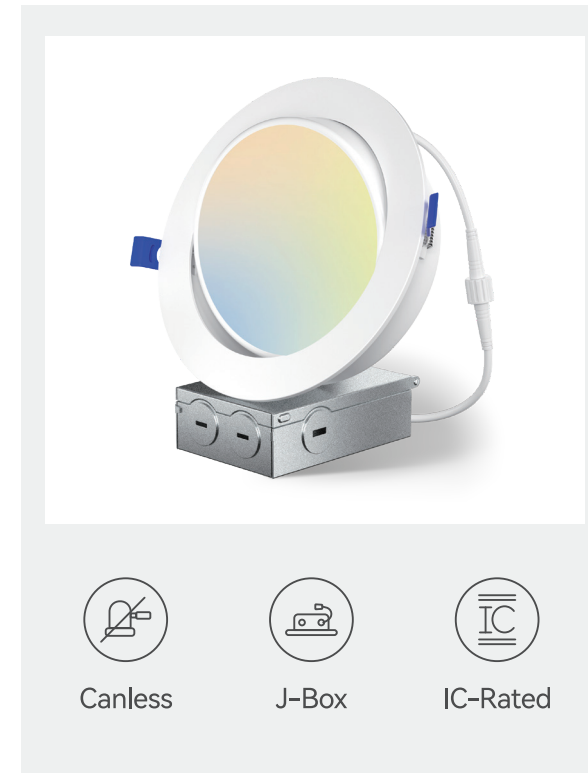

LED Slim Panel Recessed Ceiling Light

Feature:

- Ultra thin design for low profile ceiling
- Color Temperature Selectable
- Easy and Safe Installation
- 50,000 hours Lifespan
- Suitable for damp location
- 50000 Hours Lifespan

LED Adjustable Gimbal Recessed Downlight

Feature:

- Ideal for sloped ceilings, wall washing, highlight artwork, task and general lighting
- Color Temperature Selectable
- 10-100% Dimmable
- Easy and Safe Installation
- Suitable for damp location
- 50000 Hours Lifespan