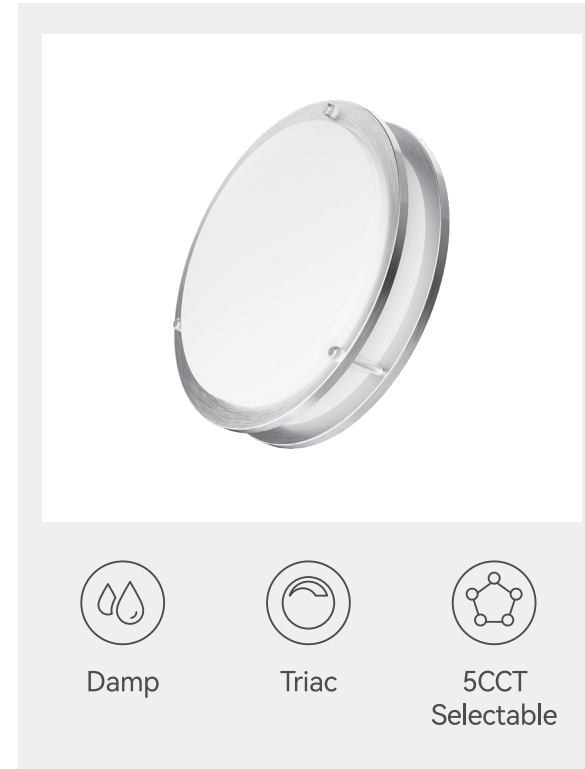

2700K
Soft White

3000K
Warm White

4000K
Warm White

5000K
Cool White

6500K
Daylight

For every scenario in your home.
Suitable for all kinds of decoration styles.

Flush Mount Ceiling Light

Double Ring LED Ceiling Light