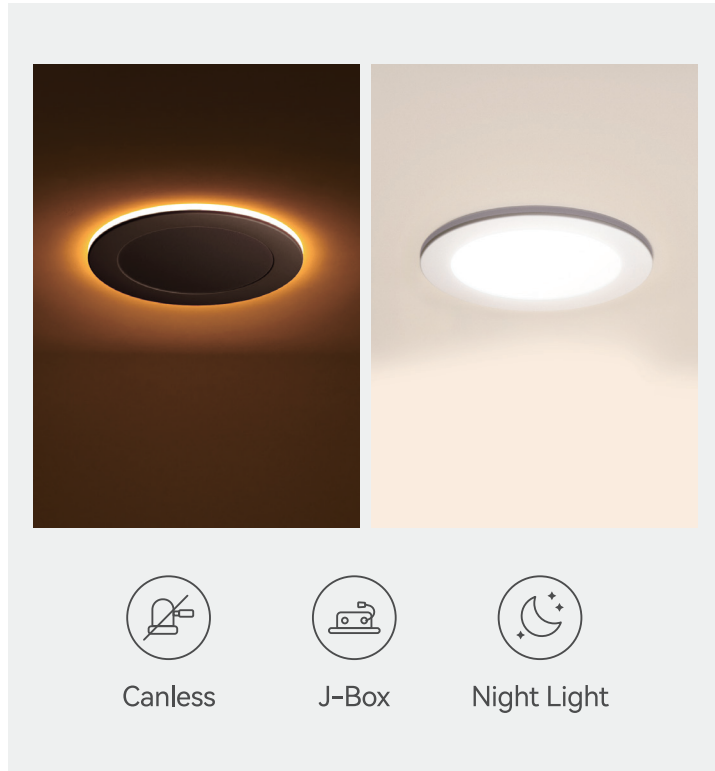

LED Slim Panel with Night Light

Feature:

- Night light feature for gentle glow illuminating the acrylic trim
- Color Temperature Selectable
- 10-100% Dimmable
- Easy and Safe Installation
- Suitable for damp location
- Recessed can & junction box installation
- 50000 Hours Lifespan

Applications:

Residential Home / Office and Retail / Hotel