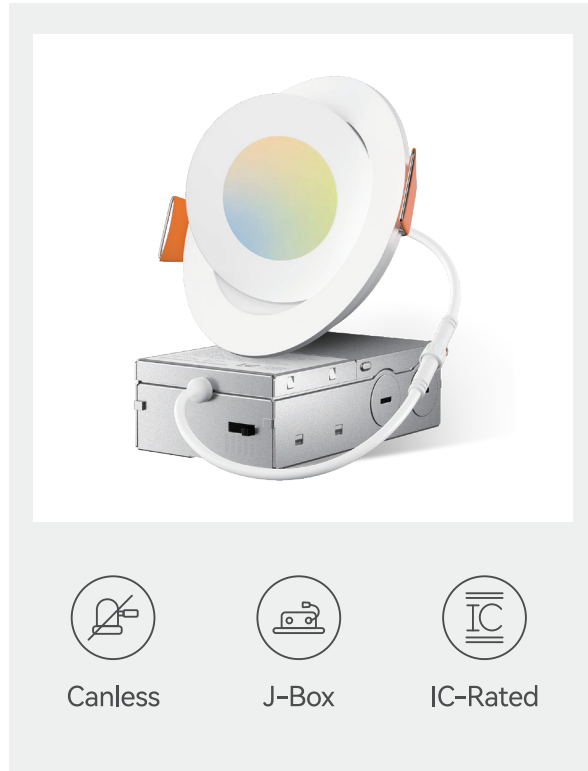

LED Adjustable Gimbal Recessed Downlight

Feature:

- Ideal for sloped ceilings, wall washing, highlight artwork, task and general lighting
- Color Temperature Selectable
- 10-100% Dimmable
- Easy and Safe Installation
- Suitable for damp location
- 50000 Hours Lifespan

LED Eyeball Recessed Downlight

Feature:

- Ideal for sloped ceilings, wall washing, highlight artwork, task and general lighting
- Color Temperature Selectable
- 10-100% Dimmable
- Easy and Safe Installation
- Suitable for damp location
- 50000 Hours Lifespan;