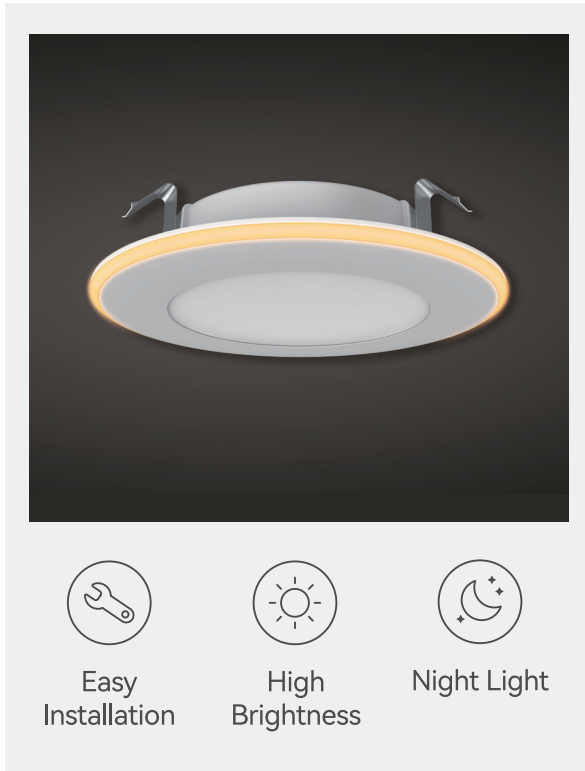

LED Smooth Trim Downlight Retrofit with Night Light

Feature:

- Night light feature for gentle glow illuminating the acrylic trim
- Color Temperature Selectable
- 10-100% Dimmable
- Easy and Safe Installation
- Suitable for damp location
- 50000 Hours Lifespan

Applications:

Residential Home / Office and Retail / Hotel

Easy Installation

High Brightness

Night Light

Technical Data

Model No	Size	Input Voltage	Watts	Lumen	PF	CCT(Selectable)	Night	CRI	Beam Angle	Finish
A18021324003	6 inch	120	10	1000LM	>0.7	27/30/35/40/50K	2000K	80/90	120	White
A18021324001	4 inch	120	7	700LM	>0.7	27/30/35/40/50K	2000K	80/90	120	White