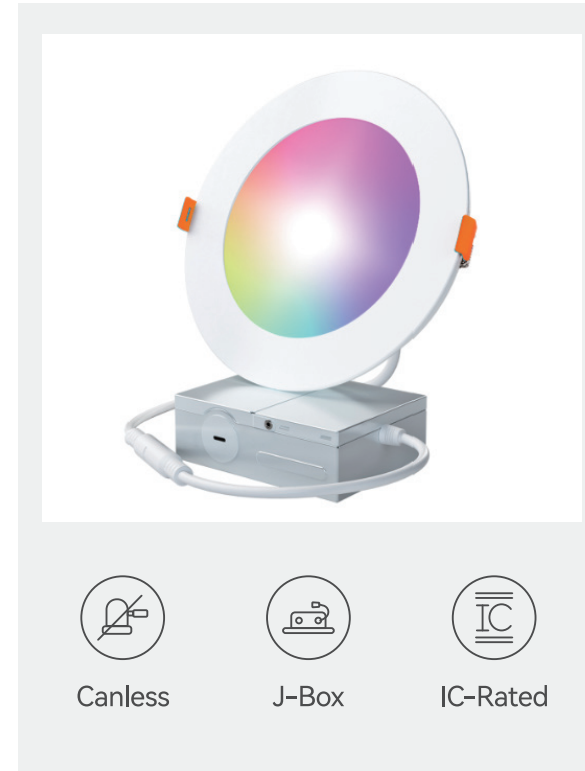

LED Slim Panel with Night Light

Feature:

- Night light feature for gentle glow illuminating the acrylic trim
- Color Temperature Selectable
- 10-100% Dimmable
- Easy and Safe Installation
- Suitable for damp location
- Recessed can & junction box installation
- 50000 Hours Lifespan

Applications:

Residential Home / Office and Retail / Hotel

Smart LED Slim Panel Downlight

Feature:

- Work with Alexa & Google Home
- CCT: RGBCW
- 10-100% Dimmable
- Easy and Safe Installation
- Suitable for damp location
- 50000 Hours Lifespan