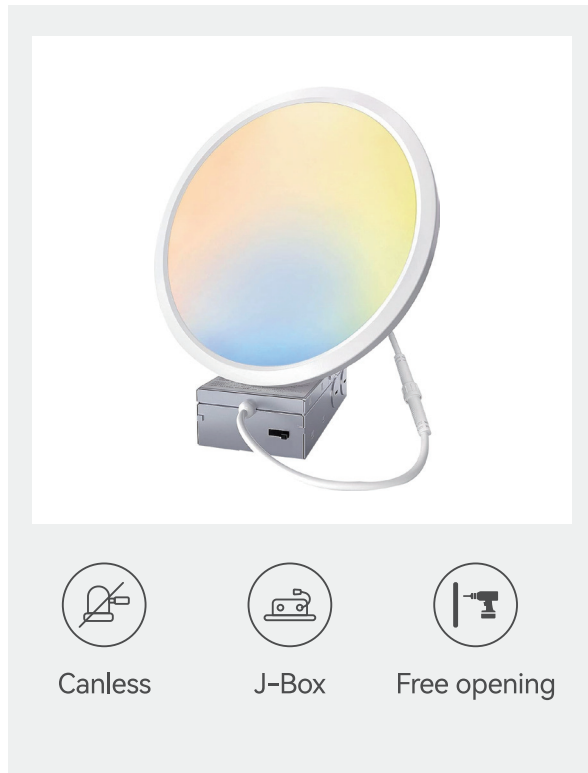

Other Categories

LED Flush Mount Disk Light

Feature:

- Ultra thin design for low profile ceiling
- Color Temperature Selectable
- 10-100% Dimmable
- Easy and Safe Installation
- Suitable for damp location
- Recessed can & junction box installation
- 50000 Hours Lifespan

LED Slim Panel Recessed Ceiling Light

Feature:

- Ultra thin design for low profile ceiling
- Color Temperature Selectable
- Easy and Safe Installation
- 50,000 hours Lifespan
- Suitable for damp location
- 50000 Hours Lifespan