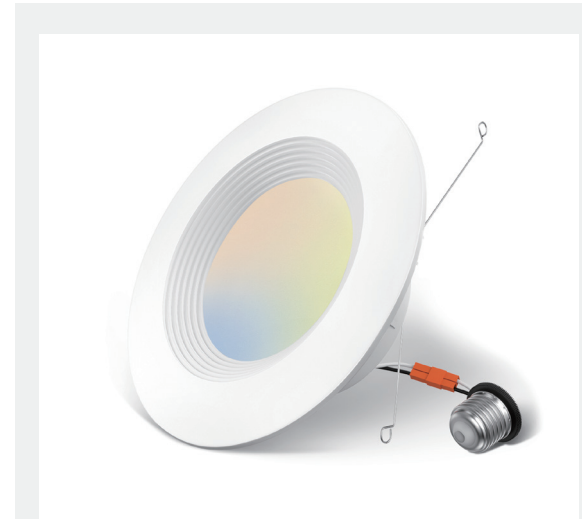

LED

Downlight Retrofit

LED Downlight Retrofit

Feature:

- Baffle Trim for grooved interior creates a soft and glare-free spotlight
- Color Temperature Selectable
- 10-100% Dimmable
- Easy and Safe Installation
- Suitable for damp location
- 50000 Hours Lifespan