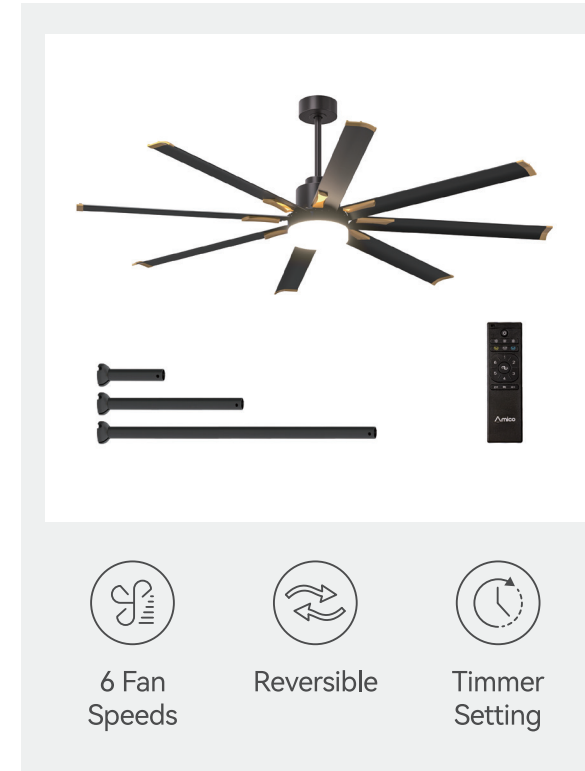

Ceiling Fan with light

Feature:

- Ceiling Fans with Remote
- Low Profile Flush Mount
- 10-100% Dimmable
- Noise-free Experience
- Reversible DC Motor
- 10 years warranty for motor
  2 years warranty for other parts

Applications:

Kitchen / Bedroom / LivingRoom / Study Room / DiningRoom / Patio

6 Fan Speeds

Reversible

Timmer Setting

Technical Data

Model No	Size	Input Voltage	Watts	CFM	Luminous Flux	Material of Blades	Color Temperature	Number of Blades	Finish
72in8BCFWLABG	72 inch	120	41+24	8370	2000LM	Aluminum alloy	3000K / 4000K / 6000K	8	Black