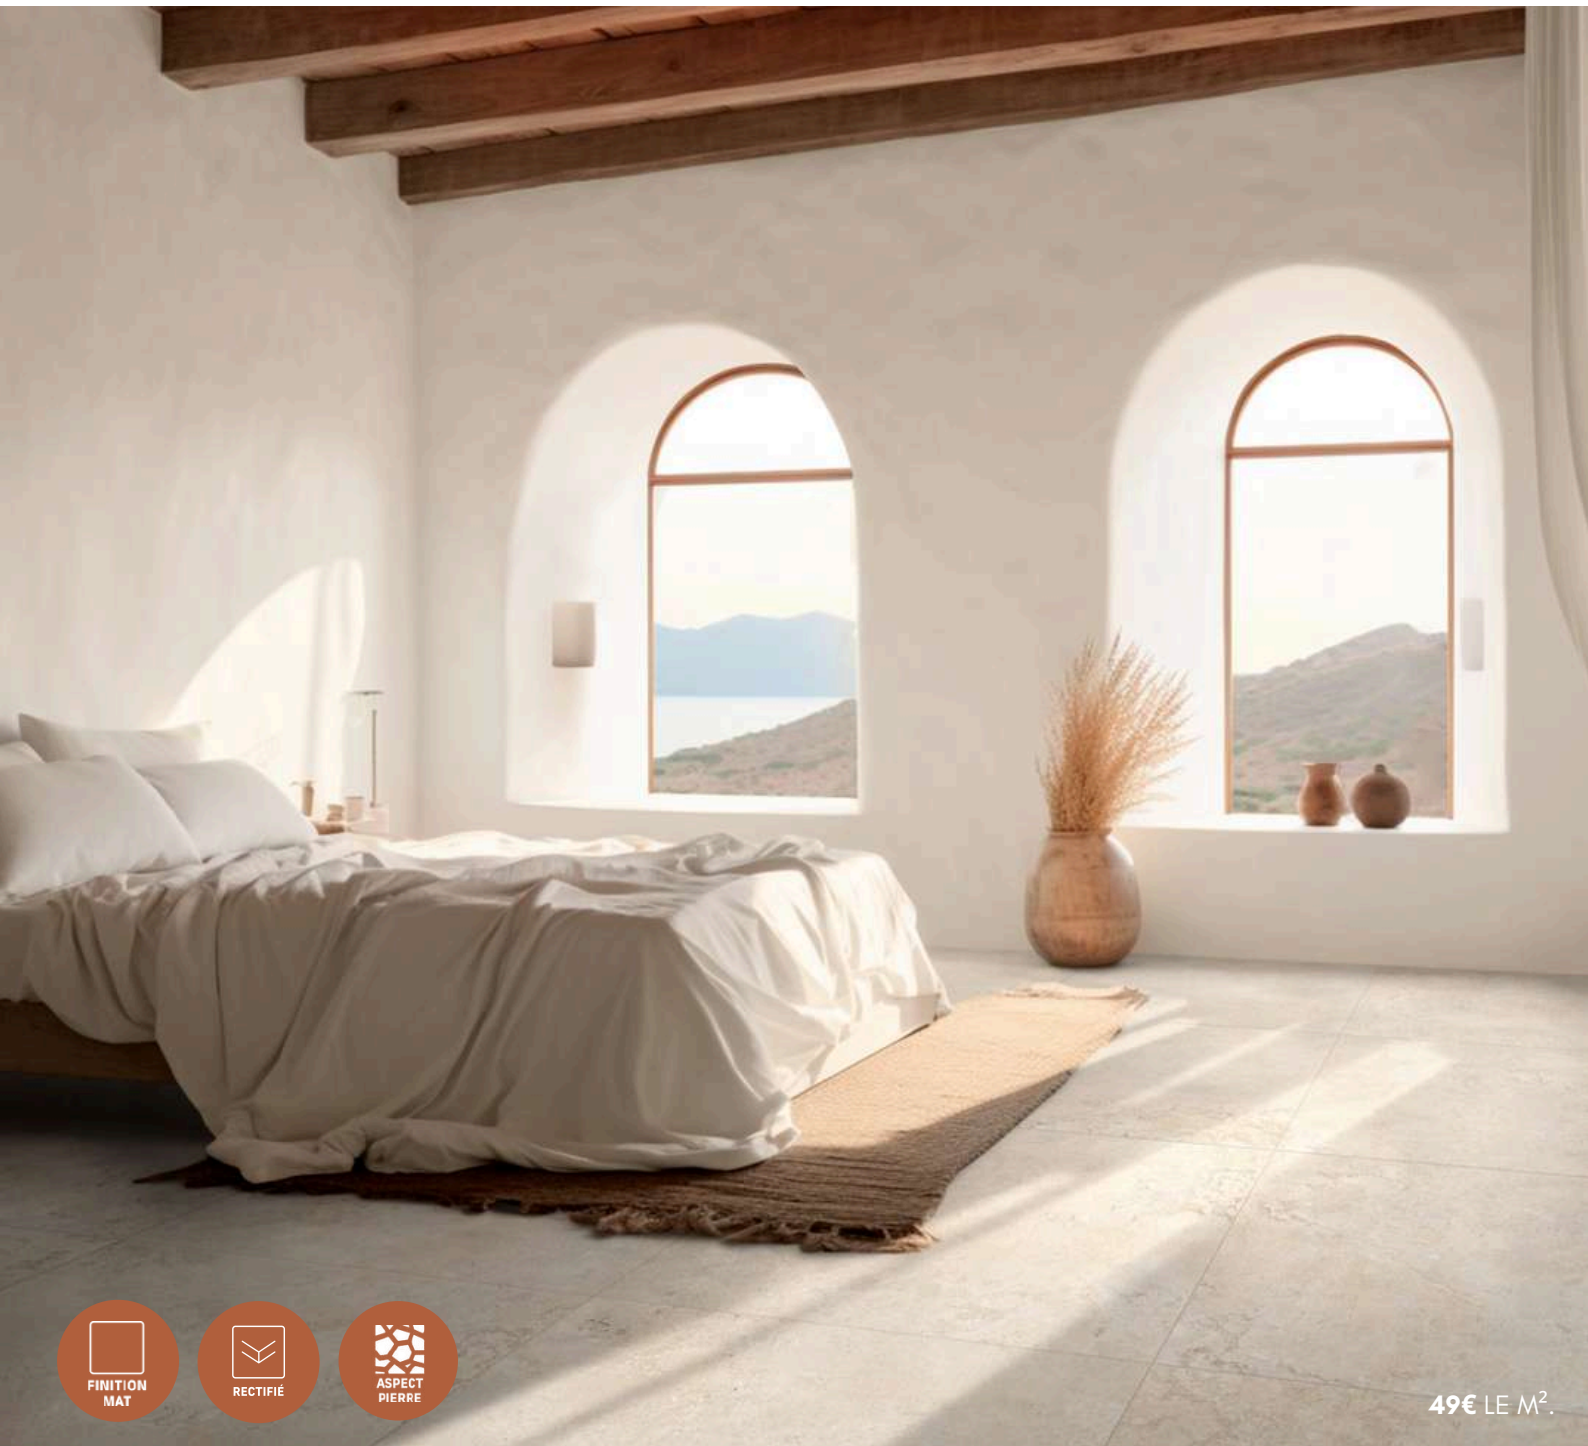

Format XL

100x100CM

Mayenne

49€ LE M².