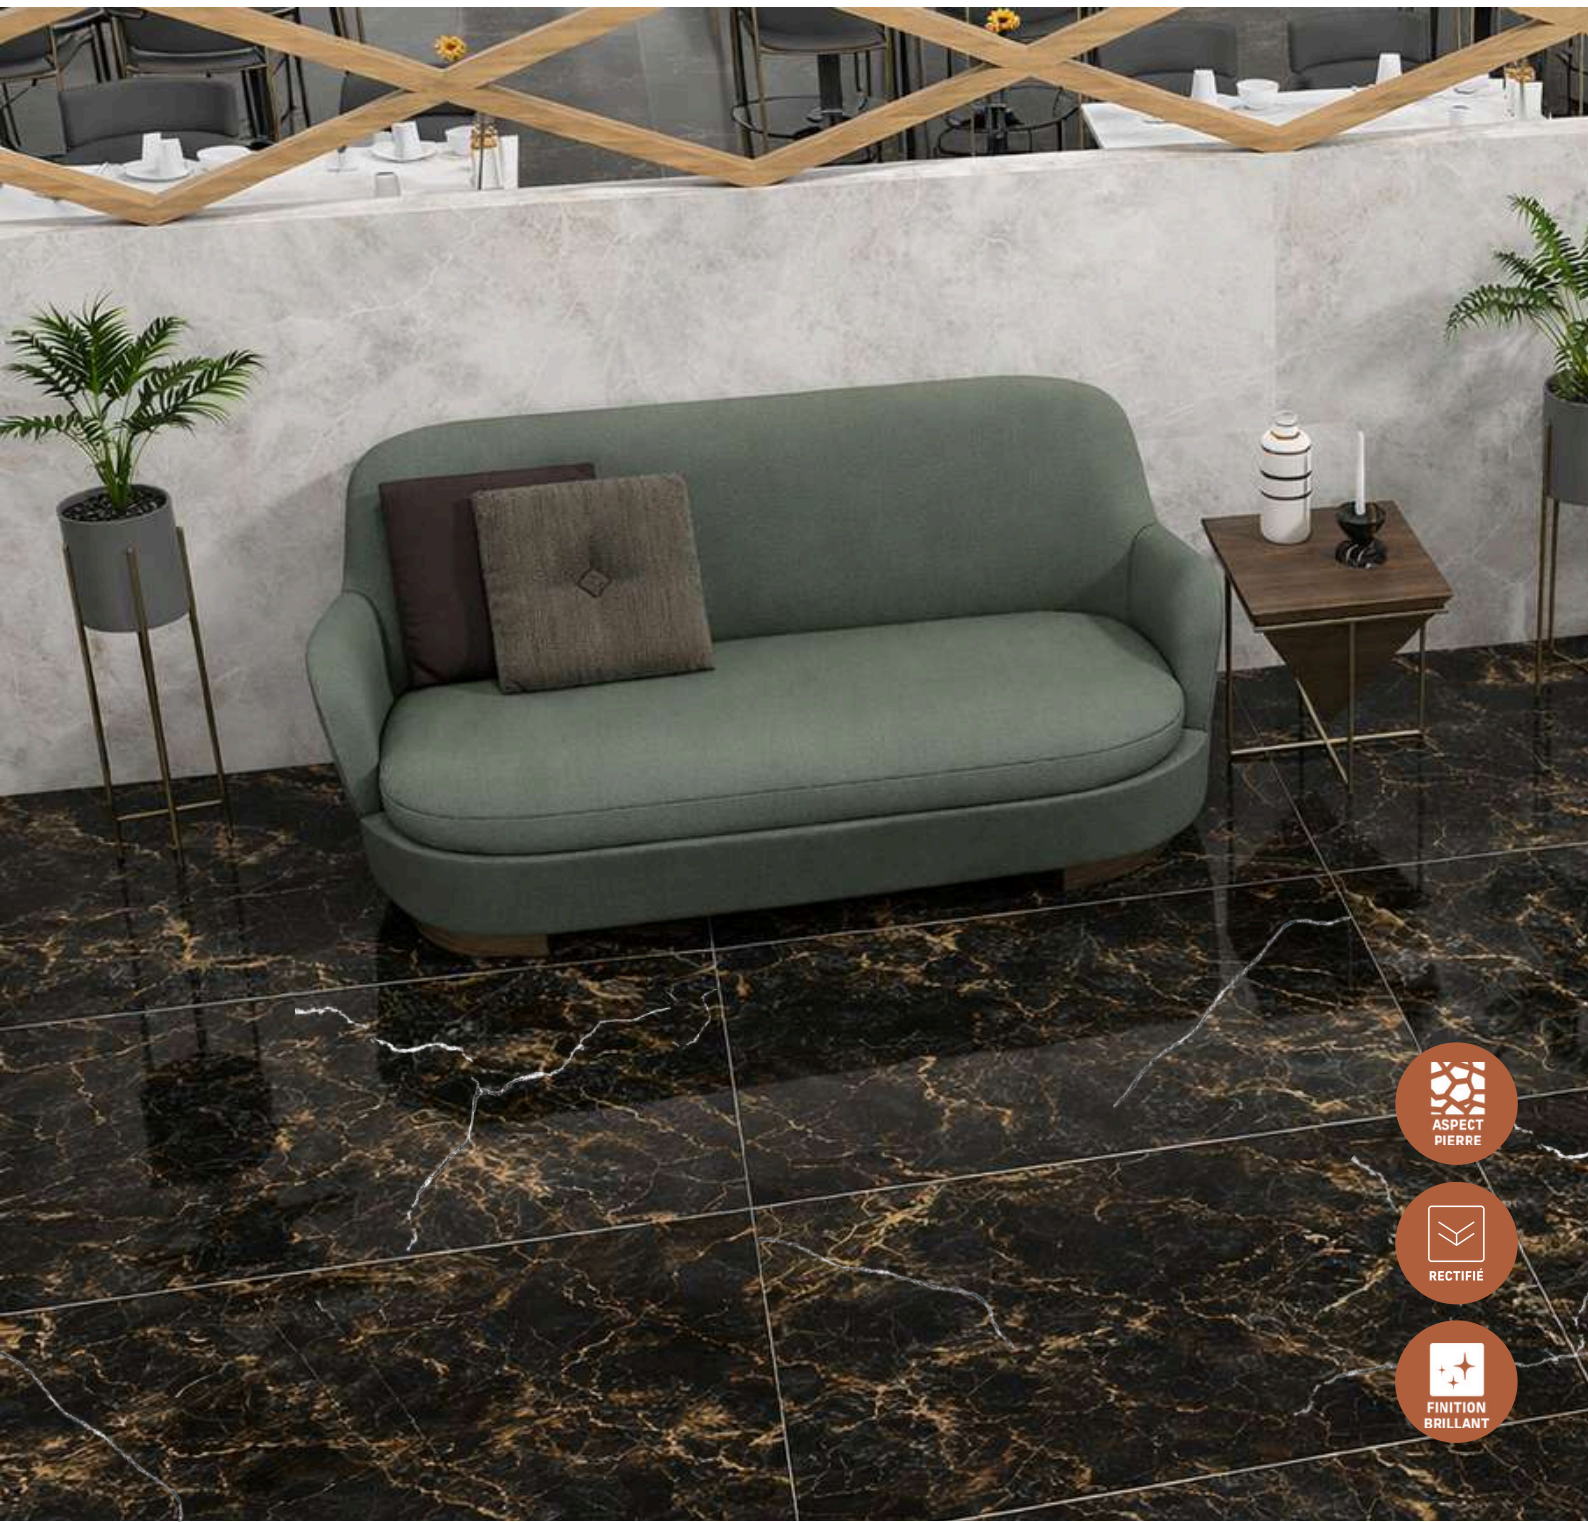

Verdi

60 x 120CM

39.90€ LE M².