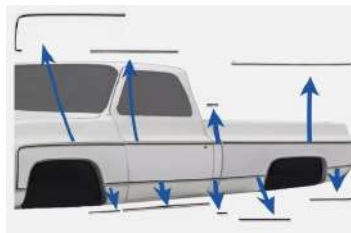

BODY SIDE MOLDING CAB

M1121.....ALL.....38.99
73-80 LH FRONT FENDER MOLDING UPPER FITS TRUCK BLAZER JIMMY AND SUBURBAN 1 REQUIRED CLIPS INCLUDED

M1120.....ALL.....38.99
73-80 RH FRONT FENDER MOLDING UPPER FITS TRUCK BLAZER JIMMY AND SUBURBAN 1 REQUIRED CLIPS INCLUDED

M1123.....ALL.....14.99
73-80 LH FRONT FENDER MOLDING LOWER FITS TRUCK BLAZER JIMMY AND SUBURBAN 1 REQUIRED CLIPS INCLUDED

M1122.....ALL.....14.99
73-80 RH FRONT FENDER MOLDING LOWER FITS TRUCK BLAZER JIMMY AND SUBURBAN 1 REQUIRED CLIPS INCLUDED

M1131.....ALL.....24.99
73-80 LH DOOR MOLDING UPPER FITS TRUCK BLAZER JIMMY AND SUBURBAN 1 REQUIRED CLIPS INCLUDED

M1130.....ALL.....24.99
73-80 RH DOOR MOLDING UPPER FITS TRUCK BLAZER JIMMY AND SUBURBAN 1 REQUIRED CLIPS INCLUDED

M1133.....ALL.....24.99
73-80 LH DOOR MOLDING LOWER FITS TRUCK BLAZER JIMMY AND SUBURBAN 1 REQUIRED CLIPS INCLUDED

M1132.....ALL.....24.99
73-80 RH DOOR MOLDING LOWER FITS TRUCK BLAZER JIMMY AND SUBURBAN 1 REQUIRED CLIPS INCLUDED

M1174.....TRUCK ONLY ALL.....12.99
73-80 CAB CORNER MOLDING UPPER OR LOWER FITS TRUCK ONLY CLIPS INCLUDED 4 REQUIRED

CREWCAB OR SUBURBAN REAR PASSENGER DOOR MOLDING

X575-4273-1L.....26.99
73-80 LH REAR UPPER PASSENGER DOOR MOLDING FITS CREW CAB TRUCK AND SUBURBAN 1 REQUIRED CLIPS INCLUDED

X575-4273-1R.....26.99
73-80 RH REAR UPPER PASSENGER DOOR MOLDING FITS CREW CAB TRUCK AND SUBURBAN 1 REQUIRED CLIPS INCLUDED

X575-4273-2L.....26.99
73-80 LH REAR LOWER PASSENGER DOOR MOLDING FITS CREW CAB TRUCK AND SUBURBAN 1 REQUIRED CLIPS INCLUDED

X575-4273-2R.....26.99
73-80 RH REAR LOWER PASSENGER DOOR MOLDING FITS CREW CAB TRUCK AND SUBURBAN 1 REQUIRED CLIPS INCLUDED