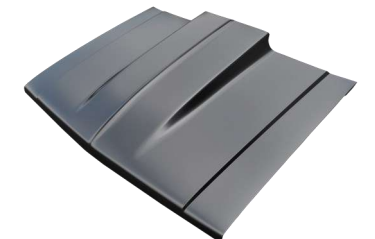

- **0851-037**.....599.99
  4" COWL 81-87 CHEVROLET/GMC
  ALSO FITS 81-91 BLAZER , 3500, AND
  SUBURBAN