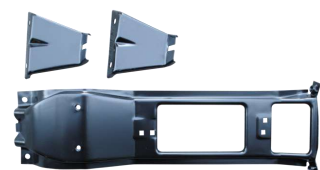

GRILLE BRACKET

0850-070.....89.99
73-74 C/K CENTER AND OUTER GRILLE BRACKET SET

UPPER GRILLE PANEL

08151-4073-1.....189.99
73-80 UPPER GRILLE MOUNT PANEL (WITHOUT INSIDE HOOD RELEASE) CHEVROLET OR GMC TRUCK, BLAZER, JIMMY, AND SUBURBAN

08151-4077-2.....189.99
77-80 UPPER GRILLE MOUNT PANEL (WITH INSIDE HOOD RELEASE) CHEVROLET OR GMC TRUCK BLAZER JIMMY OR SUBURBAN