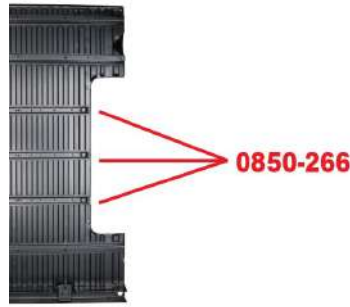

0850-266.....49.99
73-87 REINFORCEMENT STRIP FLEETSIDE STEEL FLOOR REQUIRES 3 PER TRUCK (SOLD INDIVIDUALLY) FITS CHEVROLET OR GMC