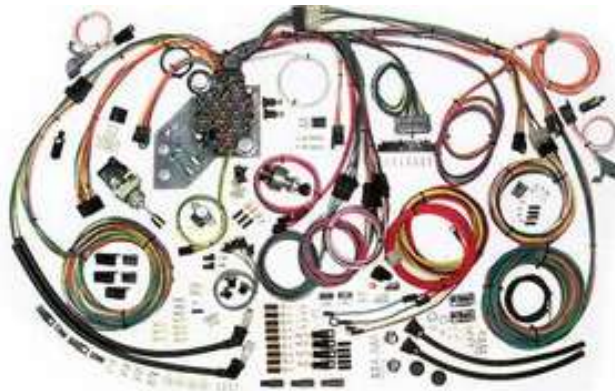

08-510347 (73-82).....879.99