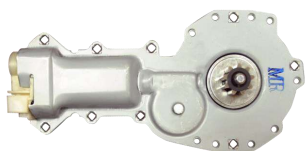

POWER WINDOW MOTOR

0851-999.....54.99
82-87 POWER WINDOW MOTOR LH OR
RH FITS TRUCK, BLAZER, JIMMY, AND
SUBURBANS