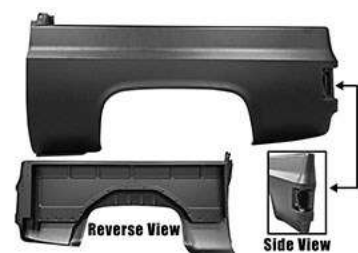

**0853-070**.....799.99  
76-78 RH BLAZER OR JIMMY COMPLETE  
BEDSIDE

**0853-069**.....759.99  
76-91 LH BEDSIDE NO HOLE  
BLAZER/JIMMY

**0853-072**.....759.99  
79-91 RH BEDSIDE W/ SQUARE HOLE  
BLAZER/JIMMY