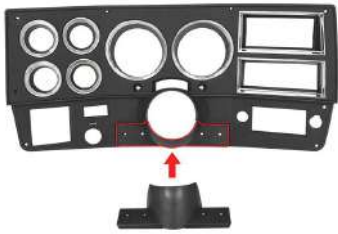

0881-9271-WAC.....169.99
81-83 DASH BEZEL W/ AC, 2 HOLE
W/ STRAIGHT RADIO CAVITY