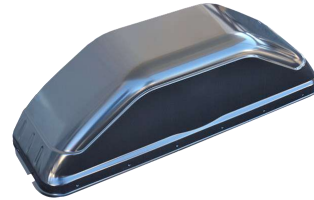

WHEEL HOUSE

0850-325 OE STYLE.....99.99
73-87 STANDARD WIDTH WHEEL TUB
LH=RH