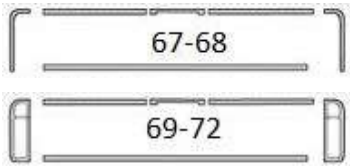

TAILGATE MOLDING

M1262.....19.99
UPPER LH MLDING 67-72
M1260.....19.99
UPPER RH MLDING 67-72
M1263.....39.99
LOWER MOLDING 67-72
0849-430.....19.99
UPPER HANDLE MLDING 67-72

TAILGATE PANEL ASSEMBLIES

9655 69-72 CHEVY 229.99

9656 69-72 CUSTOM BLACK...229.99

9818 69-72 GMC BLACK.....239.99

9819 69-72 GMC WOODGRAIN..239.99