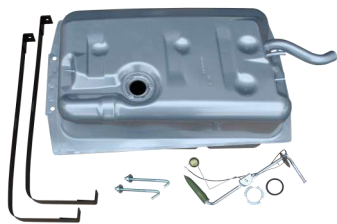

GAS TANK FILLER KIT ORIG TNK

0857-401.....349.99
69-72 BLAZER WITH OE STYLE FILLER NECK

0846-403 49-54.....74.99

0847-403 55-59.....74.99

0848-403 60-66.....89.99

GAS CAPS

0838-18416-SS 11.99

1938-71 Chev/ GMC Gas cap Polished stainless steel, vented

0872-18416-SS 11.99

1972-78 Truck

0847-18416-C 19.99

1938-71 Locking gas cap Chrome with two keys

KUSTOM FUEL TANKS

08-4753CT.....499.99
47-53 ALUMINUM UNDER BED TANK
16 GAL TOP FILL

08-4753CT-SF.....499.99
47-53 ALUMINUM UNDER BED TANK
16 GAL SIDE FILL

08-4753CT-FI.....499.99
47-53 ALUMINUM UNDER BED TANK
16 GAL TOP FILL **FOR FUEL INJECTION**

08-4753CT-SF-FI.....499.99
47-53 ALUMINUM UNDER BED TANK
16 GAL SIDE FILL **FOR FUEL INJECTION**

08-5559CT.....499.99
55-59 ALUMINUM UNDER BED 16 GAL

08-5559CT-SF.....499.99
55-59 ALUMINUM UNDER BED TANK
16 GAL SIDE FILL

08-5559CT-FI.....499.99
55-59 ALUMINUM UNDER BED TANK
16 GAL TOP FILL **FOR FUEL INJECTION**

08-5559CT-SF-FI.....499.99
55-59 ALUMINUM UNDER BED TANK
16 GAL SIDE FILL **FOR FUEL INJECTION**

08-6072CT.....499.99
60-72 ALUMINUM UNDER BED 17GAL

08-6072CT-SF.....499.99
60-72 ALUMINUM UNDER BED TANK
17 GAL SIDE FILL

08-6072CT-FI.....499.99
60-72 ALUMINUM UNDER BED TANK
17 GAL TOP FILL **FOR FUEL INJECTION**

08-6072CT-SF-FI.....499.99
67-72 ALUMINUM UNDER BED TANK
17 GAL SIDE FILL **FOR FUEL INJECTION**

KUSTOM FILLER CAPS

08KUST-9040.....64.99
KUSTOM CAP 47-72

FILLER NECK/UNDER BED

HOSE CONNECTOR KIT
08KUST-9060.....14.99

SENDING UNIT FOR FUEL CELL

08KUST-030.....49.99
0-30 OHM UNIVERSAL SENDING UNIT
08KUST-090.....49.99
0-90 OHM UNIVERSAL SENDING UNIT
08KUST-240.....49.99
240-33 OHM UNIVERSAL SENDING UNIT