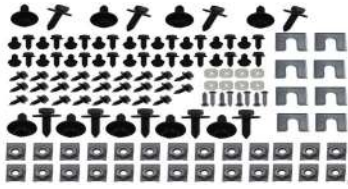

FRONT END SHEETMETAL BOLT KIT

088130K23.....54.99
47-55 1ST SERIES FRONT END SHEET-
METAL BOLT KIT
088130K24.....59.99
55 2ND SERIES-59 FRONT END
SHEETMETAL BOLT KIT
088130K8.....49.99
60-66 FRONT SHEETMETAL BOLT KIT
088130K9.....49.99
67-72 FRONT SHEETMETAL BOLT KIT