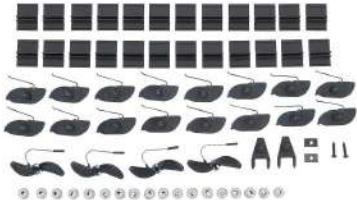

0869-92000-LBC.....124.99
1969-72 CHEVROLET/GMC TRUCK
LOWER MOLDING COMPLETE CLIP
SET LWB METAL PUSH-IN & SCREW IN

0869-82000-SBA.....64.99
1969-72 CHEVROLET/GMC TRUCK
UPPER MOLDING COMPLETE CLIP SET
SWB ADHESIVE & METAL

0869-82000-LBA.....69.99
1969-72 CHEVROLET/GMC TRUCK
UPPER MOLDING COMPLETE CLIP SET
LWB ADHESIVE & METAL

0869-92000-SBA.....84.99
1969-72 CHEVROLET/GMC TRUCK
LOWER MOLDING COMPLETE CLIP
SET SWB ADHESIVE & METAL

0869-92000-LBA.....94.99
1969-72 CHEVROLET/GMC TRUCK
LOWER MOLDING COMPLETE CLIP
SET LWB ADHESIVE & METAL