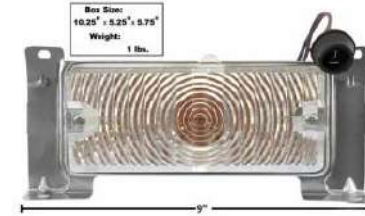

08LP12.....64.99
AMBER RH 67-68

08LP13B.....64.99
Clear LH 69-70

08LP13B.....64.99
Clear LH 69-70