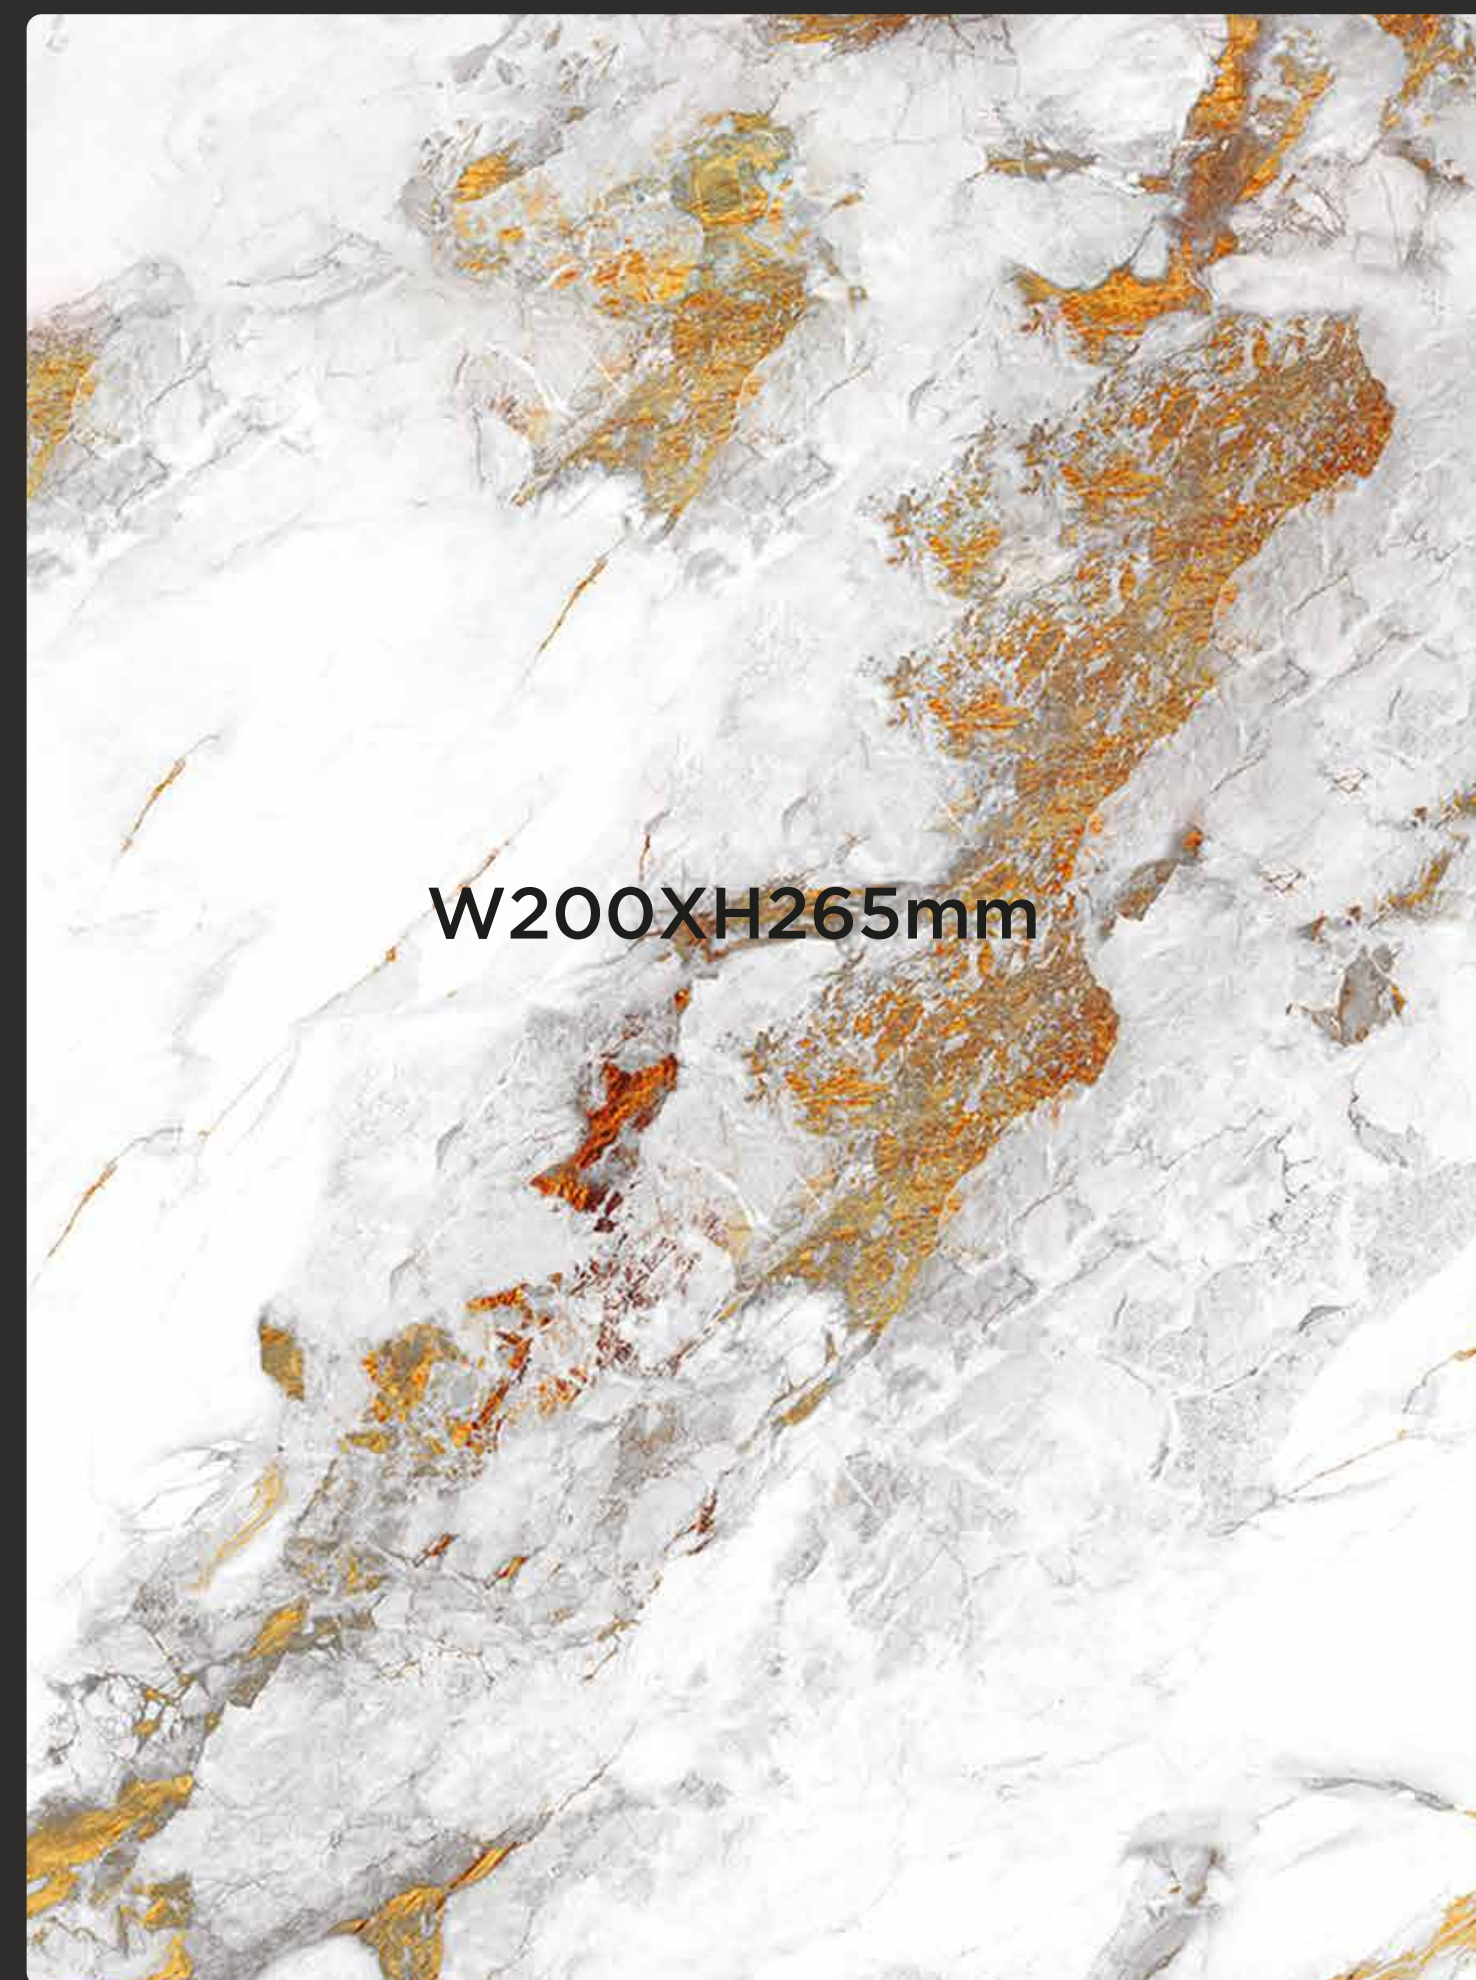

GL 146  
Shore

GL 148  
Aqua Teal

W200XH265mm

GLD 37  
Oceanic

*Gilded Elegance*

W200XH265mm

W45XH45mm

NL 150  
Dove Grey