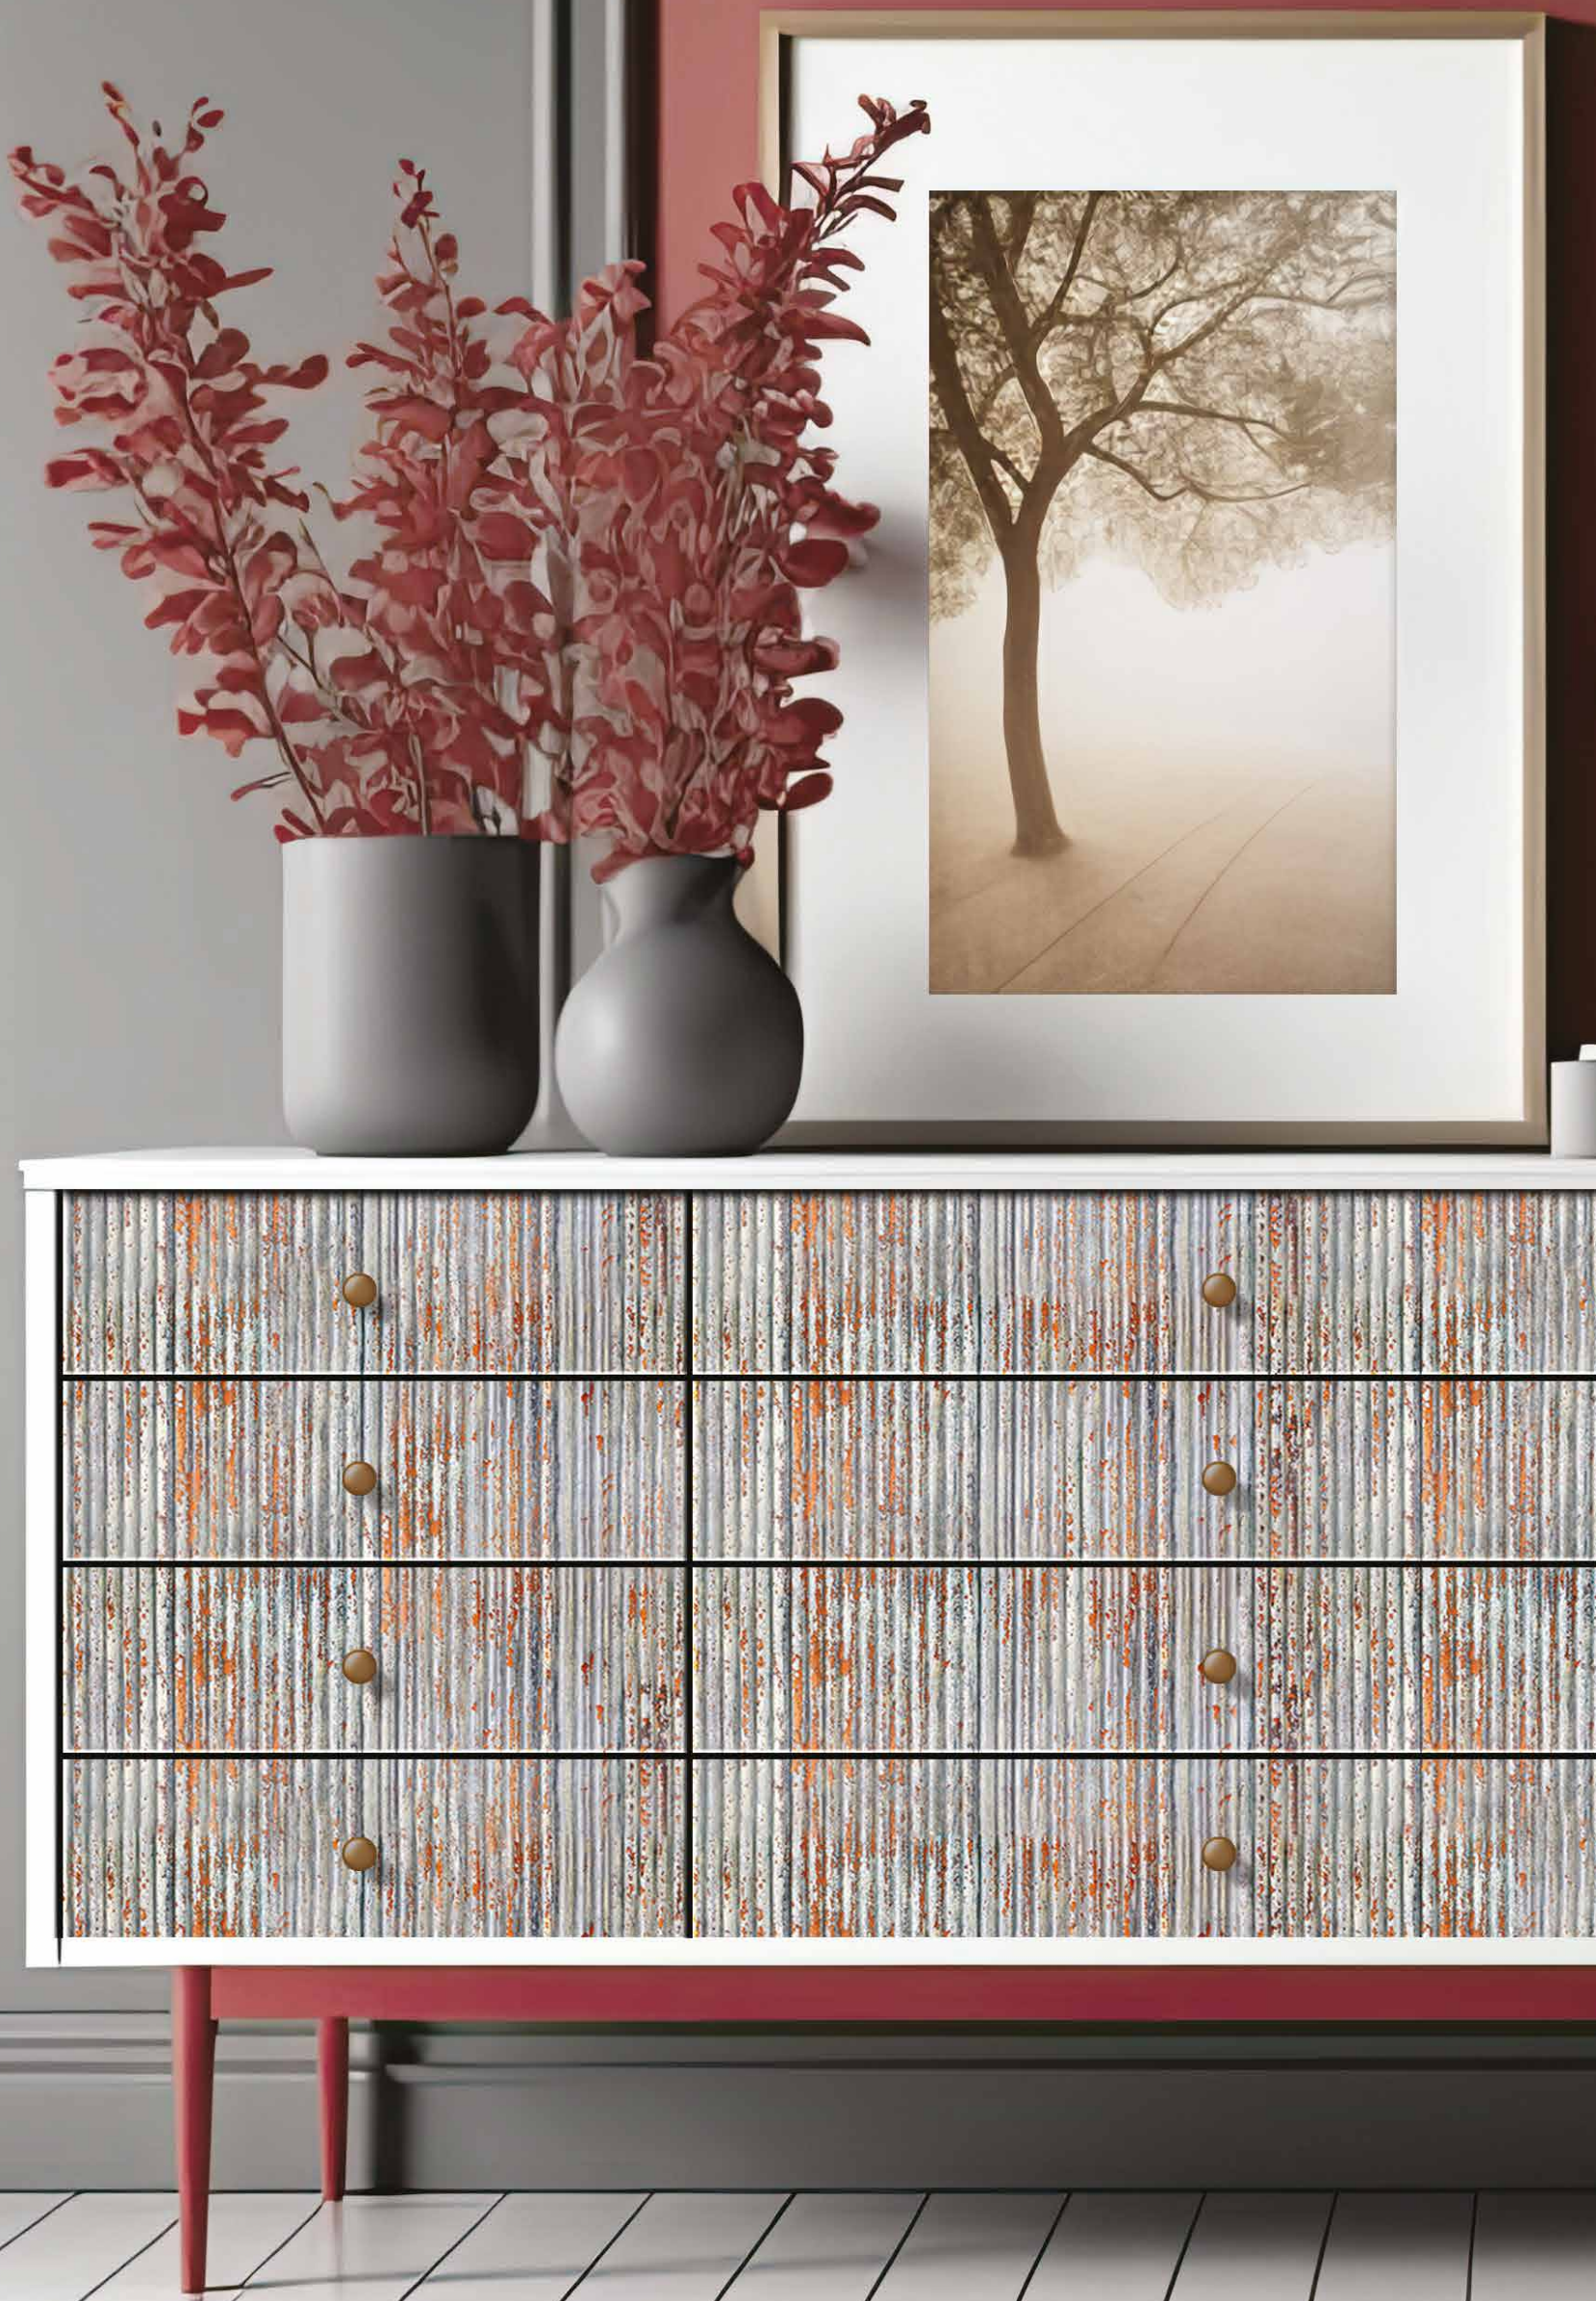

W200XH265mm

W45XH45mm

SF 107  
Dark Grey

W45XH45mm

LT 104  
Frosty White

LTD 2  
Milano

*Linear Elegance*

W45XH45mm