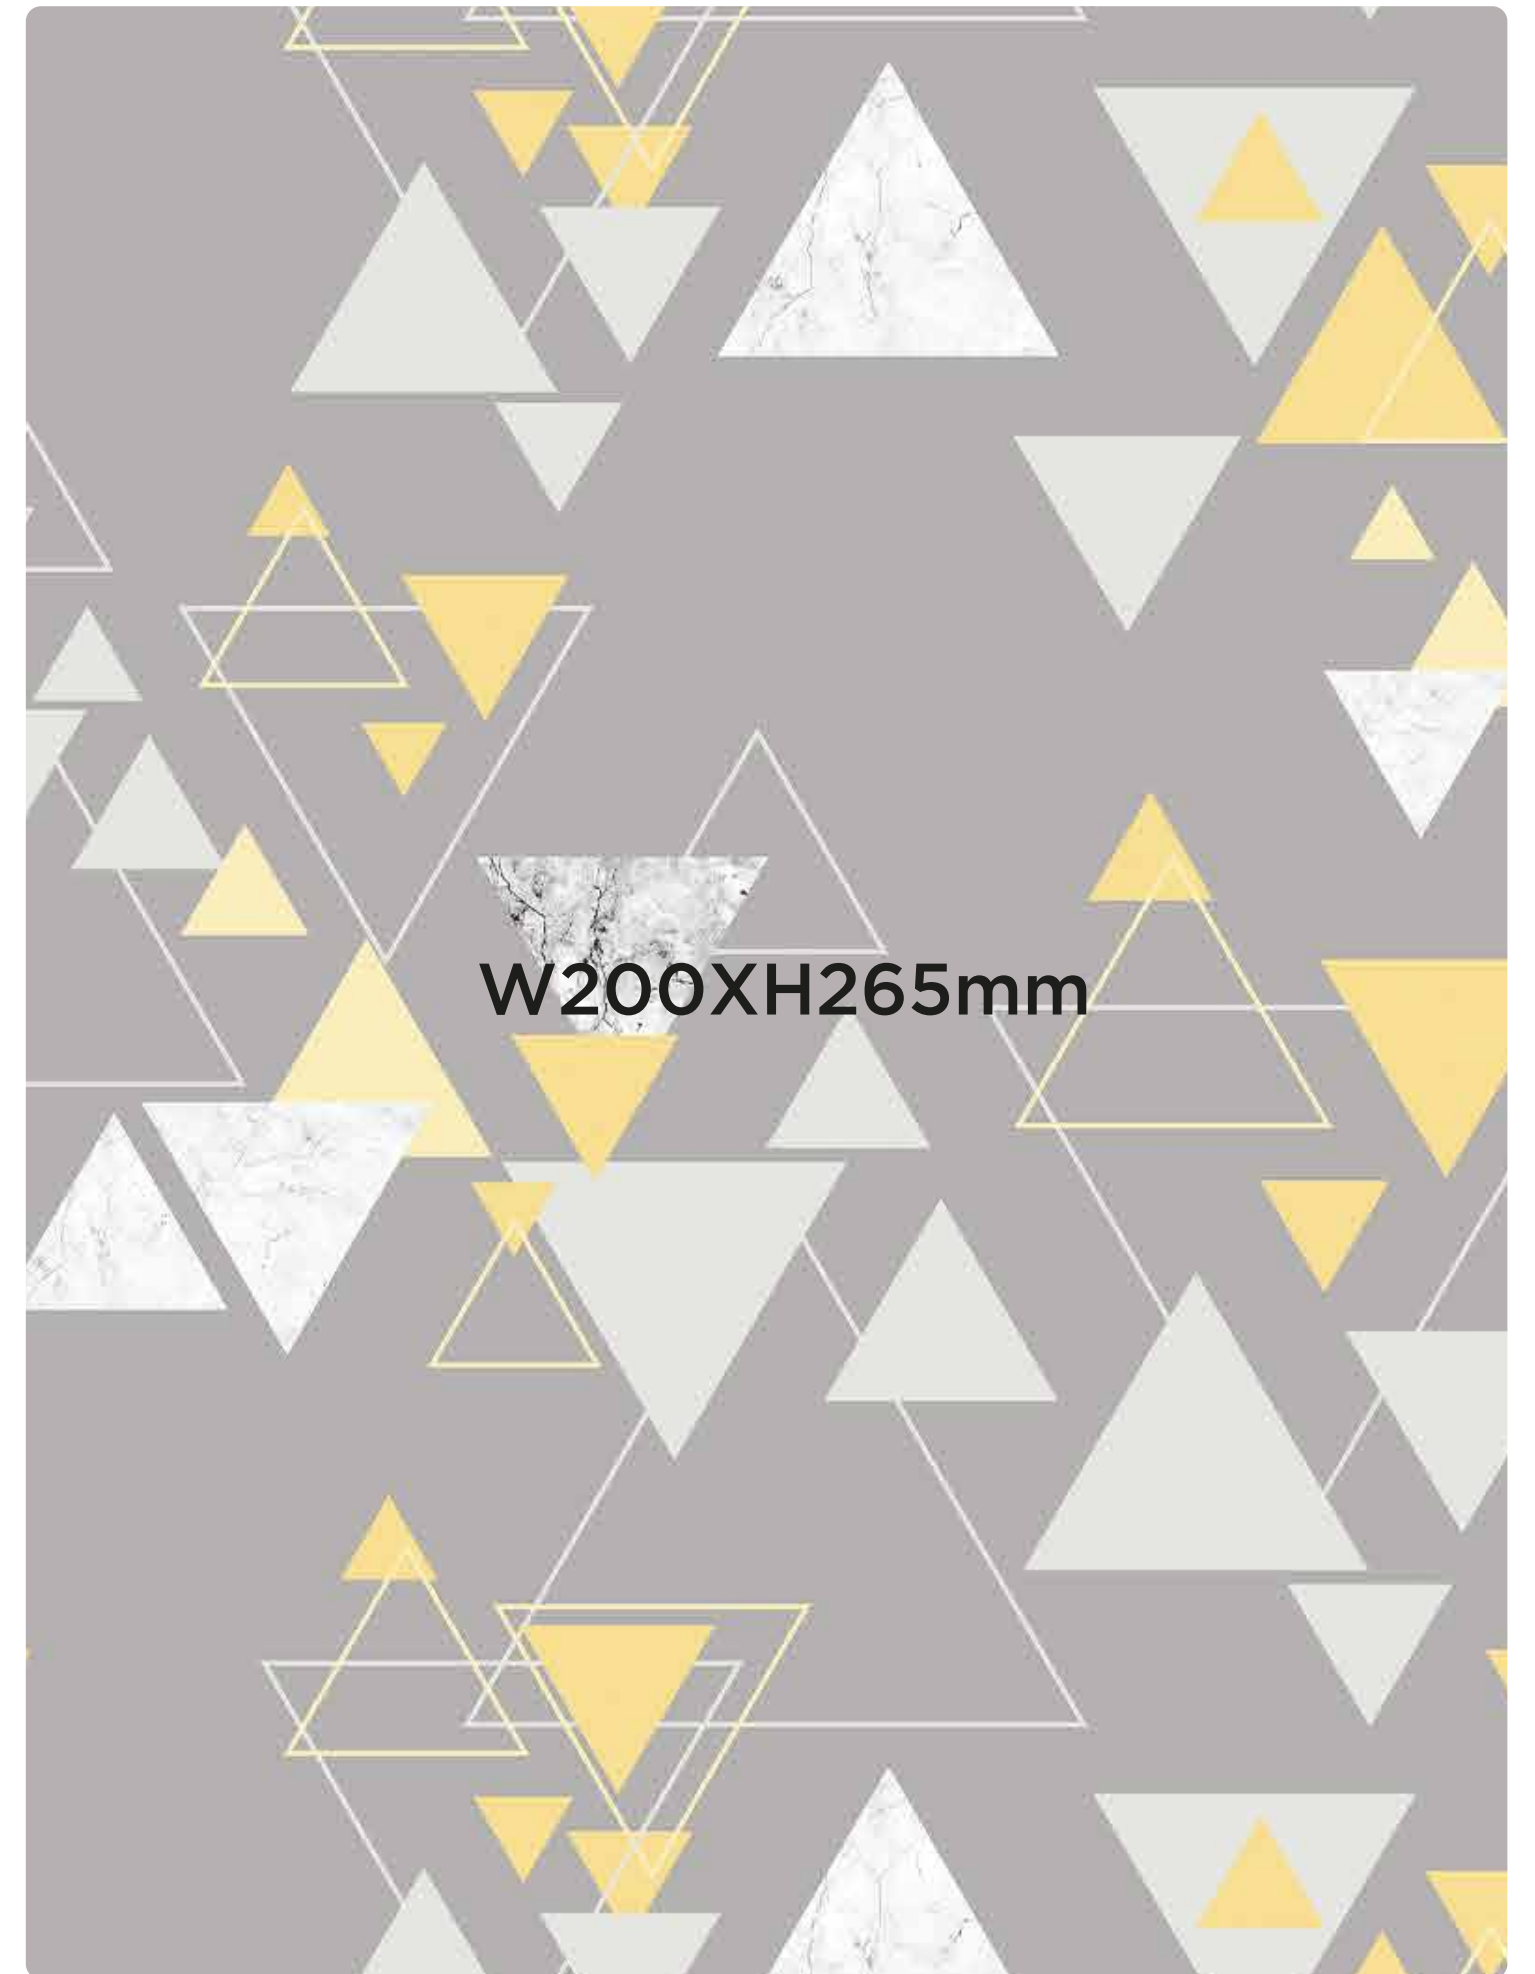

Sunlit Geometry