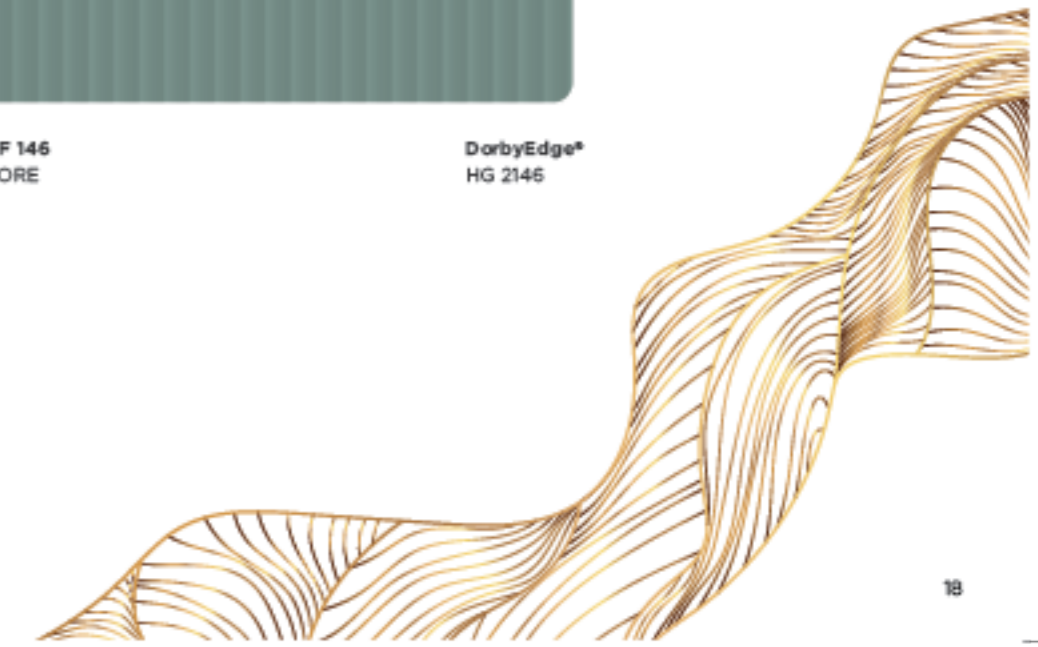

DorbyEdge®
HG 2156

HGF 182
MELLOW ROSE

HGF 135
COOL GREY

HGF 189
PEBBLE GREY

HGF 179
WHYTE BLUE

DorbyEdge®
HG 2179
SHORE

DorbyEdge®
HG 2146

Bamboo Flutes