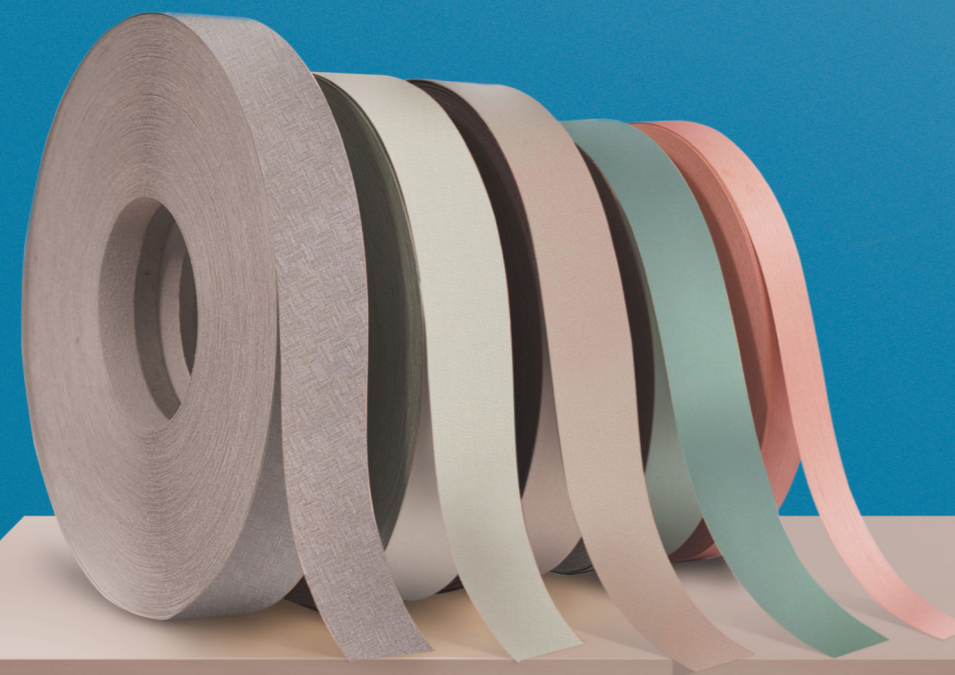

THE EDGE BAND BASICS

WHAT ARE THEY?

Edge bands are strips that are used to cover raw and exposed edges of furniture to give it a smooth and finished appearance. Opting for edge bands that match your laminates makes your furniture look elegant and seamless.

WHY ARE THEY IMPORTANT?

Edge bands not only protect your furniture from external elements but also make it look aesthetically pleasing. Matching edge bands have replaced traditional methods like painting edges and using inconsistent edge bands. Using edge bands that match your laminates 100% gives your furniture an immaculate finish.

WHERE CAN THEY BE USED?

Edge bands can be used on the following furniture types and more:

Tables | Countertops | Cabinets | Desks | Wardrobes | Shelves

CHOOSE THE FINISH YOUR FURNITURE NEEDS

Give your furniture an Edge[®] over others. Say hello to edge bands that perfectly match your designer laminates to give you a seamless finish. Choose clean and classy. Choose Dorby Edge[®].