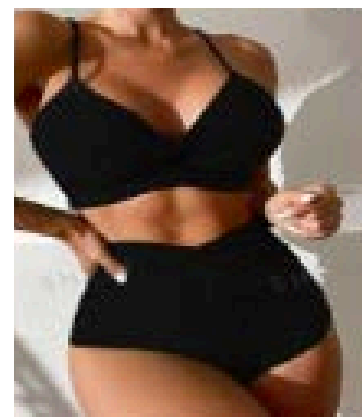

2-PIECE SWIM

STYLE
#SAJS011

RIBBED V NECK DOUBLE STRAP TWO PIECE SWIMSUIT
SIZES - S,M,L,XL / PRE-PACK OF 6PCS. (1-2-2-1 / ONE COLOUR)

\$19.50
EACH

Green

Blue

Light Blue

Orange