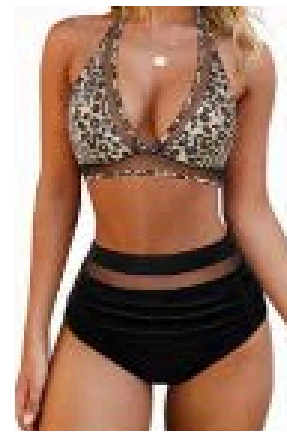

Animal

2-PIECE SWIM

**STYLE
#SAJS031**

MESH TRIM HALTER TWO PIECE SWIMSUIT
SIZES - S,M,L,XL / PRE-PACK OF 6PCS. (1-2-2-1 / ONE COLOUR)
SIZE 2XL - OPEN STOCK - $23.00 EACH

**$21.00
EACH**