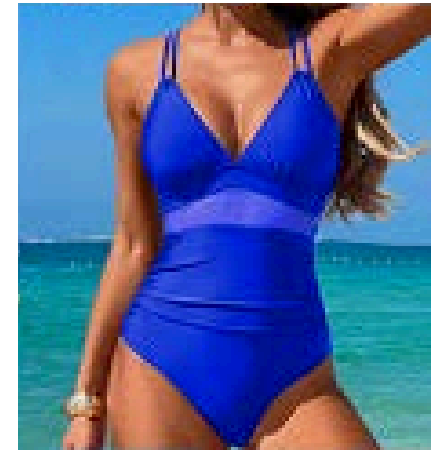

Blue

STYLE
#SAHY1012

MESH STRIPE DOUBLE STRAP ONE PIECE SWIMSUIT
SIZES - S,M,L,XL / PRE-PACK OF 6PCS. (1-2-2-1 / ONE COLOUR)

$23.50
EACH