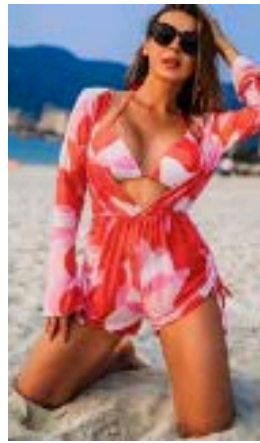

Red

2-PIECE W/ COVER UP

STYLE
#SAM Y1002

DISCO ROMPER 2-PIECE SWIMSUIT W/ COVER UP
SIZES - S,M,L,XL / PRE-PACK OF 6PCS. (1-2-2-1 / ONE COLOUR)

$25.50
EACH