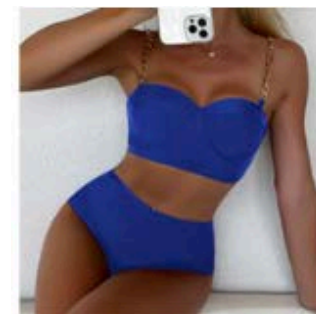

Blue

2-PIECE SWIM

STYLE
#SAJS004

CHAIN STRAP TWO PIECE SWIMSUIT
SIZES - S,M,L,XL / PRE-PACK OF 6PCS. (1-2-2-1 / ONE COLOUR)

$19.50
EACH