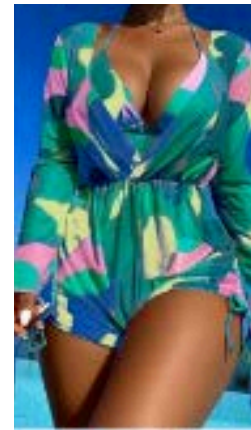

LEAF PRINT TWO PIECE SWIMSUIT W/ COVER UP
SIZES - S,M,L,XL / PRE-PACK OF 6PCS. (1-2-2-1 / ONE COLOUR)
SIZE 2XL - OPEN STOCK - \$27.50 EACH

**\$25.50
EACH**

Blue

Red

Pink

Peach

Purple

Orange