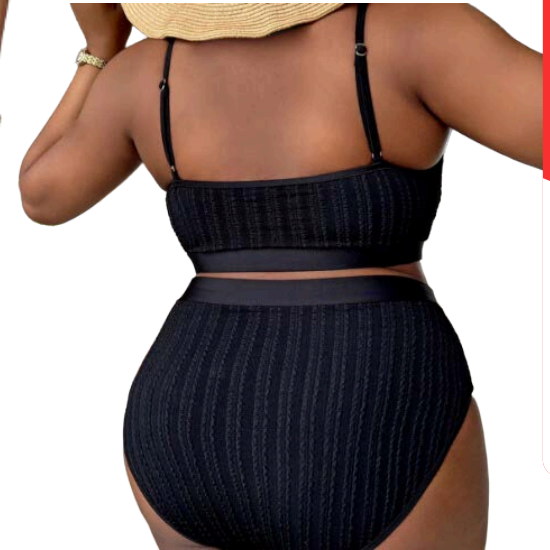

**\$24.00
EACH**

PLUS SIZE

STYLE
#SAJS023

BLUE RIBBED TIE-DYE TWO PIECE SWIMSUIT

SIZES - XL, 2XL, 3XL, 4XL / 6PCS. MIN. (ONE COLOUR, CHOOSE SIZES)

\$24.50
EACH

Blue

Black