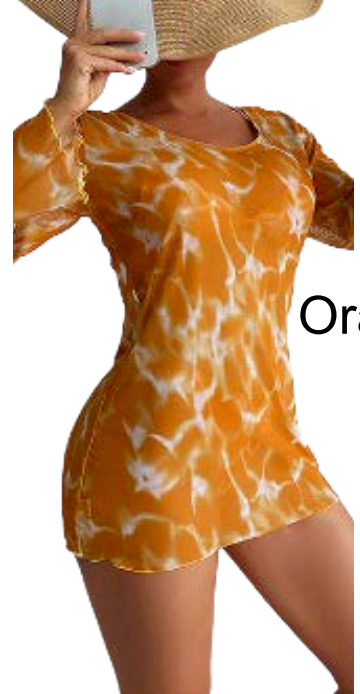

2-PIECE W/ COVER UP

Orange

STYLE
#SAM Y1025

WATERCOLOUR 2-PIECE SWIMSUIT W/ COVER UP
SIZES - S,M,L,XL / PRE-PACK OF 6PCS. (1-2-2-1 / ONE COLOUR)

$25.50
EACH