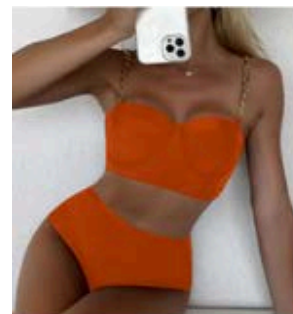

**\$45.00
EACH**

**STYLE
#SER807**

POLKA DOT HALTER TWO PIECE SWIMSUIT
SIZES - S,M,L,XL / PRE-PACK OF 6PCS. (1-2-2-1 / ONE COLOUR)
SIZE 2XL - OPEN STOCK - \$22.00 EACH

**\$20.00
EACH**

Black

Neon Yellow

Neon Orange