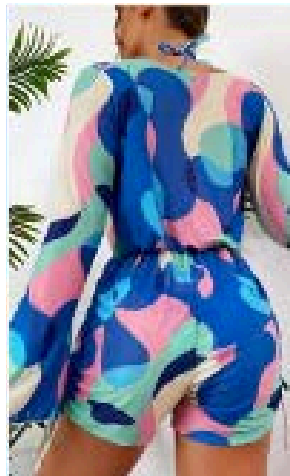

Red

2-PIECE W/ COVER UP

STYLE
#SAM Y1002

DISCO ROMPER 2-PIECE SWIMSUIT W/ COVER UP
SIZES - S,M,L,XL / PRE-PACK OF 6PCS. (1-2-2-1 / ONE COLOUR)

$25.50
EACH