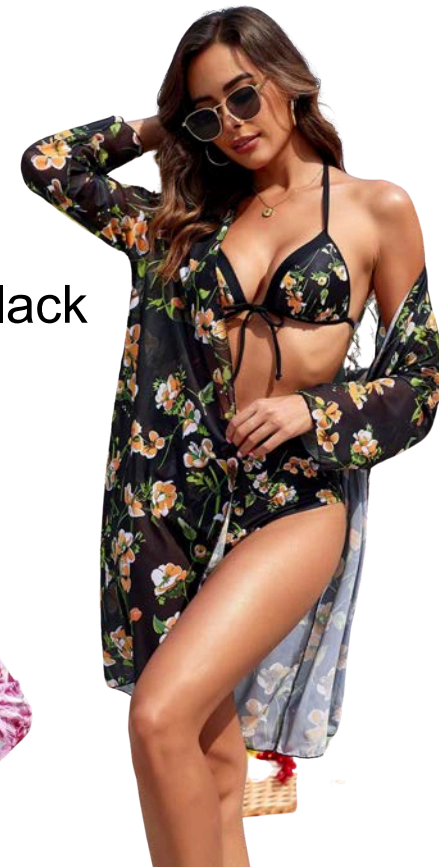

Emerald

Sea Green

Rose

Black

2-PIECE W/ COVER UP

**STYLE
#SER911**

CONTRAST TRIM TWO PIECE SWIMSUIT W/ COVER UP
SIZES - S,M,L,XL / PRE-PACK OF 6PCS. (1-2-2-1 / ONE COLOUR)
SIZE 2XL - OPEN STOCK - \$35.00 EACH