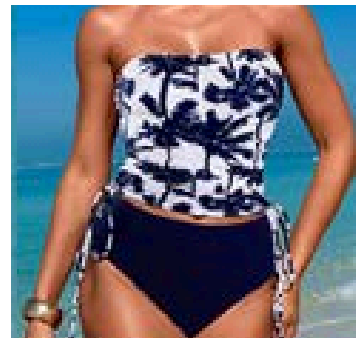

Navy

STYLE
#SAHY1037

TUBE TANKINI SWIMSUIT
SIZES - S,M,L,XL / PRE-PACK OF 6PCS. (1-2-2-1 / ONE COLOUR)

$24.00
EACH