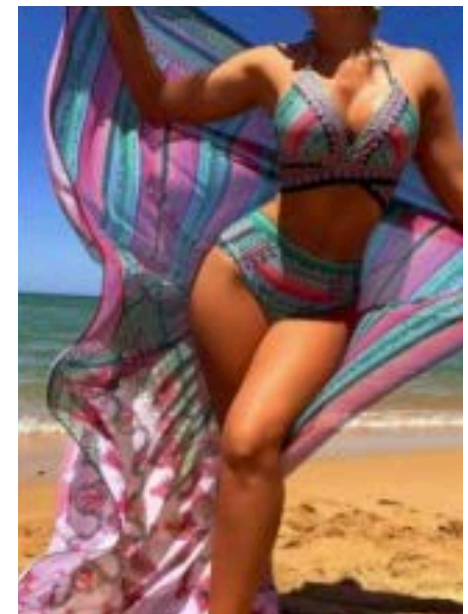

Pink

2-PIECE W/ COVER UP

STYLE
#SAM Y1026

BEAD PRINT TWO PIECE SWIMSUIT W/ COVER UP
SIZES - S,M,L,XL / PRE-PACK OF 6PCS. (1-2-2-1 / ONE COLOUR)

$25.50
EACH