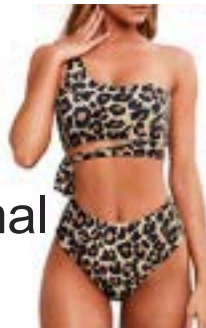

Black

2-PIECE SWIM

**STYLE
#SAJS015**

RIBBED TWIST V BOTTOM TWO PIECE SWIMSUIT
SIZES - S,M,L,XL / PRE-PACK OF 6PCS. (1-2-2-1 / ONE COLOUR)

**\$20.50
EACH**

Pink

Black

Pastel