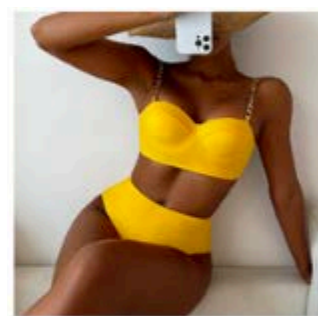

Yellow

2-PIECE SWIM

STYLE
#SAJS004

CHAIN STRAP TWO PIECE SWIMSUIT
SIZES - S,M,L,XL / PRE-PACK OF 6PCS. (1-2-2-1 / ONE COLOUR)

$19.50
EACH