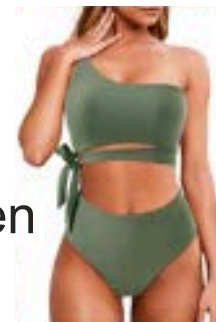

Green

**STYLE
#SAJS023**

ONE SHOULDER TIE WAIST TWO PIECE SWIMSUIT
SIZES - S,M,L,XL / PRE-PACK OF 6PCS. (1-2-2-1 / ONE COLOUR)
SIZE 2XL - OPEN STOCK - $21.50 EACH

**$19.50
EACH**