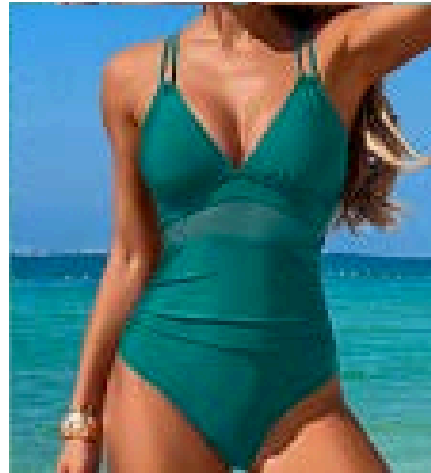

Green

STYLE
#SAHY1012

MESH STRIPE DOUBLE STRAP ONE PIECE SWIMSUIT
SIZES - S,M,L,XL / PRE-PACK OF 6PCS. (1-2-2-1 / ONE COLOUR)

$23.50
EACH