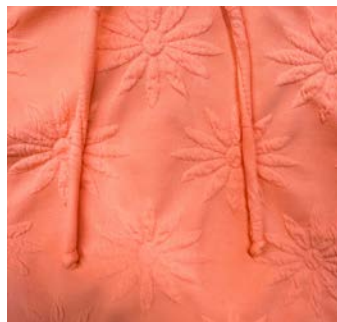

STYLE
#SER904

RUFFLE & BOW FRONT ONE PIECE SWIMSUIT
SIZES - S,M,L,XL / PRE-PACK OF 6PCS. (1-2-2-1 / ONE COLOUR)

$20.00
EACH