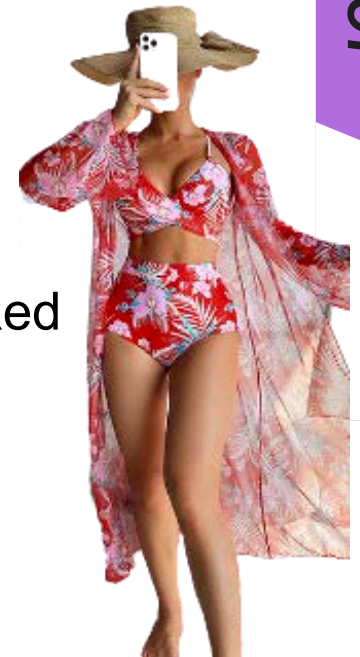

Blue

Green

Beige

Red

2-PIECE W/ COVER UP

STYLE
#SAM Y1019

CUTOUT BAND 2-PIECE SWIMSUIT W/ COVER UP
SIZES - S,M,L,XL / PRE-PACK OF 6PCS. (1-2-2-1 / ONE COLOUR)

\$25.50
EACH