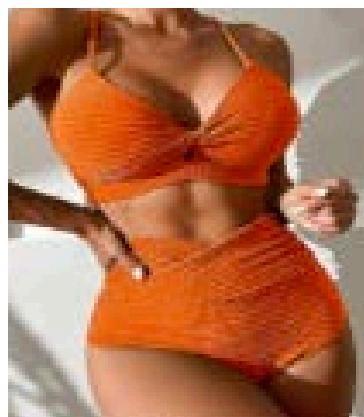

2-PIECE SWIM

STYLE
#SAJS011

RIBBED V NECK DOUBLE STRAP TWO PIECE SWIMSUIT
SIZES - S,M,L,XL / PRE-PACK OF 6PCS. (1-2-2-1 / ONE COLOUR)

\$19.50
EACH

Green

Blue

Light Blue

Orange