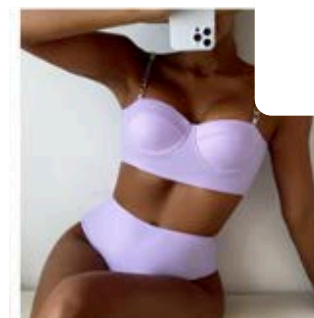

**\$45.00
EACH**

**STYLE
#SER807**

POLKA DOT HALTER TWO PIECE SWIMSUIT
SIZES - S,M,L,XL / PRE-PACK OF 6PCS. (1-2-2-1 / ONE COLOUR)
SIZE 2XL - OPEN STOCK - \$22.00 EACH

**\$20.00
EACH**

Black

Neon Yellow

Neon Orange

Orange

Blue

Red

Yellow

Lilac

2-PIECE SWIM

STYLE
#SAJS004

CHAIN STRAP TWO PIECE SWIMSUIT
SIZES - S,M,L,XL / PRE-PACK OF 6PCS. (1-2-2-1 / ONE COLOUR)