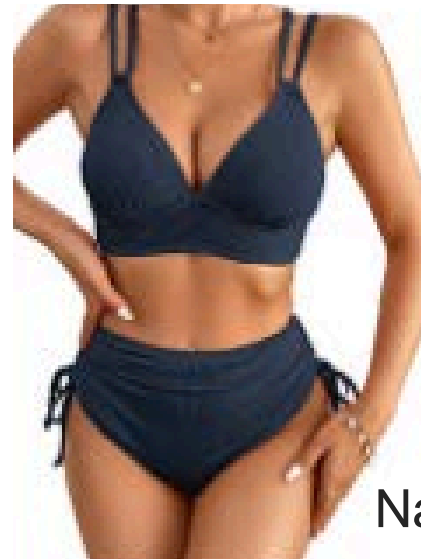

2-PIECE SWIM

STYLE
#SAJS006

RUFFLE V NECK TWO PIECE SWIMSUIT
SIZES - S,M,L,XL / PRE-PACK OF 6PCS. (1-2-2-1 / ONE COLOUR)

\$20.00
EACH

Black

Pink

Brown

Navy