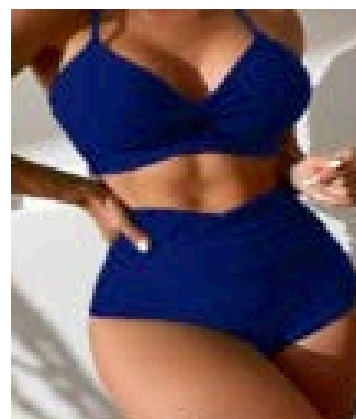

2-PIECE SWIM

STYLE
#SAJS011

RIBBED V NECK DOUBLE STRAP TWO PIECE SWIMSUIT
SIZES - S,M,L,XL / PRE-PACK OF 6PCS. (1-2-2-1 / ONE COLOUR)

\$19.50
EACH

Green

Blue

Light Blue

Orange