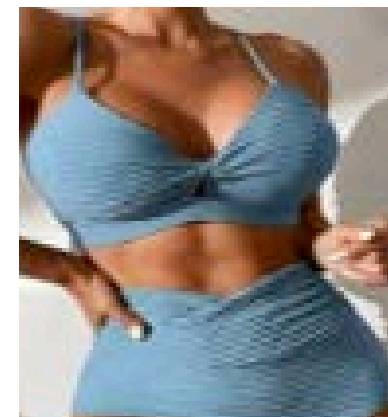

2-PIECE SWIM

STYLE
#SAJS011

RIBBED V NECK DOUBLE STRAP TWO PIECE SWIMSUIT
SIZES - S,M,L,XL / PRE-PACK OF 6PCS. (1-2-2-1 / ONE COLOUR)

\$19.50
EACH

Green

Blue

Light Blue

Orange