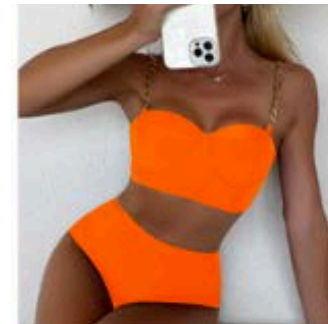

**\$45.00
EACH**

**STYLE
#SER807**

POLKA DOT HALTER TWO PIECE SWIMSUIT
SIZES - S,M,L,XL / PRE-PACK OF 6PCS. (1-2-2-1 / ONE COLOUR)
SIZE 2XL - OPEN STOCK - \$22.00 EACH

**\$20.00
EACH**

Black

Neon Yellow

Neon Orange