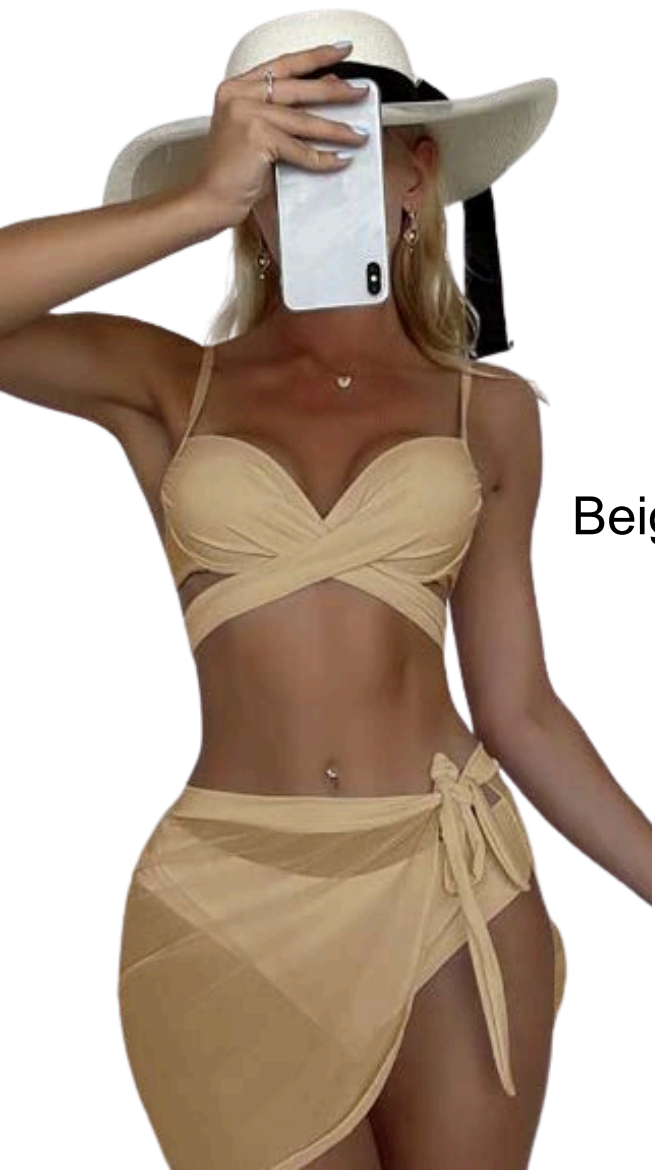

White

Green

Pink

Blue

Lilac

STYLE
#SAM Y1051

RING HALTER TOP 2-PIECE SWIMSUIT W/ SARONG
SIZES - S,M,L,XL / PRE-PACK OF 6PCS. (1-2-2-1 / ONE COLOUR)

\$20.00
EACH