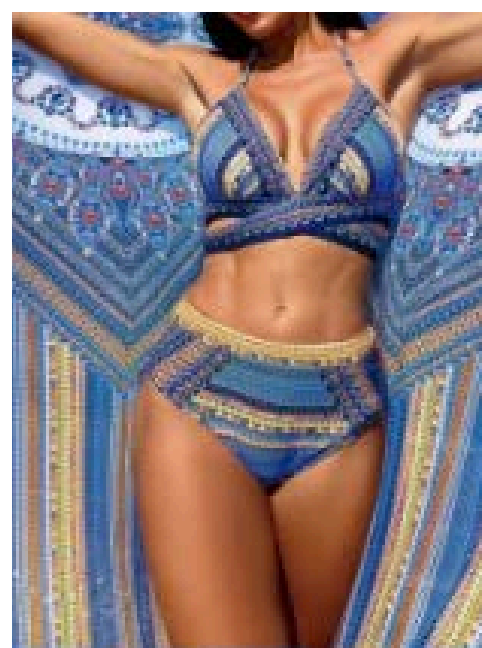

Blue

2-PIECE W/ COVER UP

STYLE
#SAM Y1026

BEAD PRINT TWO PIECE SWIMSUIT W/ COVER UP
SIZES - S,M,L,XL / PRE-PACK OF 6PCS. (1-2-2-1 / ONE COLOUR)

$25.50
EACH