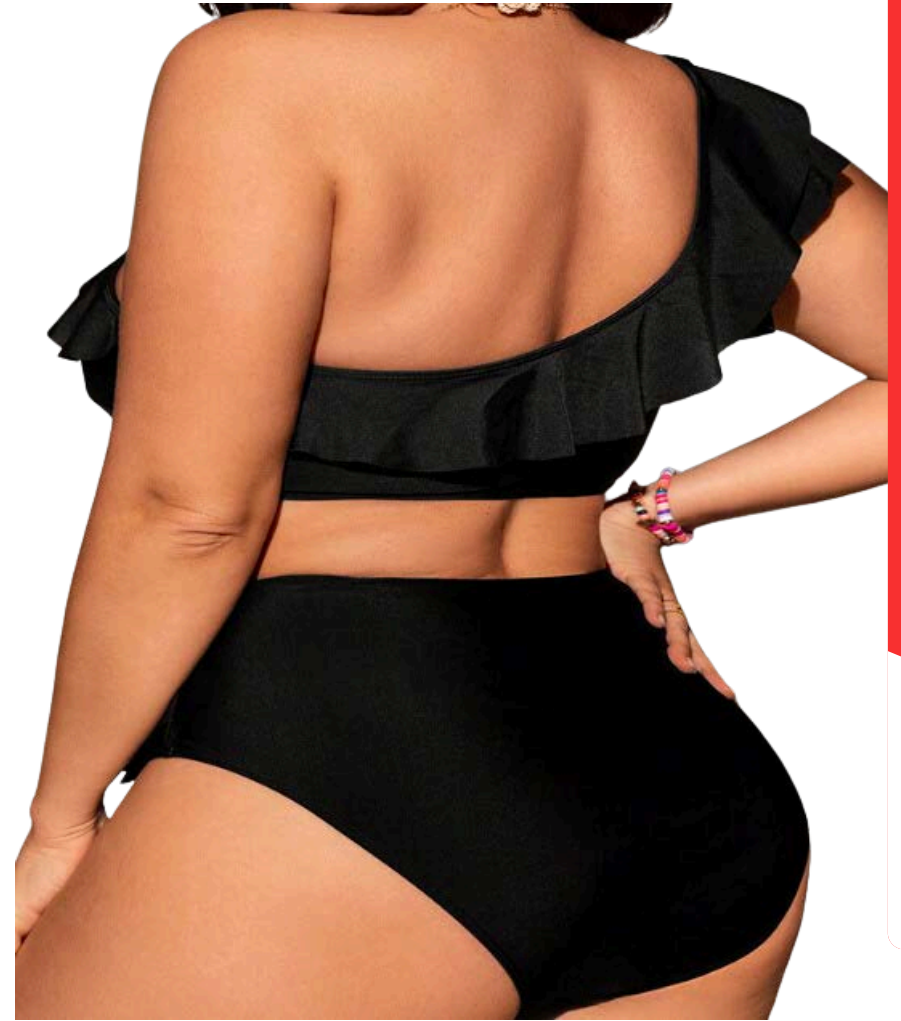

PLUS SIZE

**STYLE
#SAL017**

BLACK ONE SHOULDER RUFFLE TWO PIECE SWIMSUIT
SIZES - XL, 2XL, 3XL, 4XL / 6PCS. MIN. (ONE COLOUR, CHOOSE SIZES)

**$25.50
EACH**