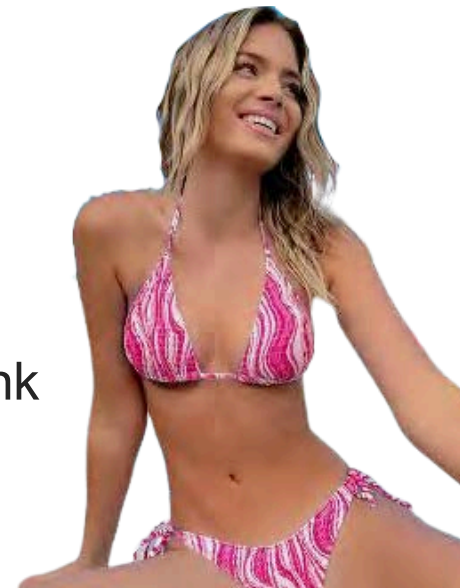

Pink

STYLE
#SAHY1030

CONTRAST TRIM TWO PIECE SWIMSUIT
SIZES - S,M,L,XL / PRE-PACK OF 6PCS. (1-2-2-1 / ONE COLOUR)

\$19.50
EACH

Blue

Green

Pink

Orange