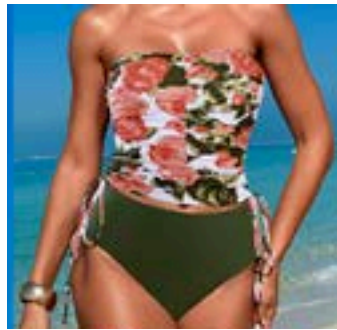

Olive

Orange

Black

**STYLE
#SER910**

GATHERED LONG TANKINI SWIMSUIT
SIZES - S,M,L,XL / PRE-PACK OF 6PCS. (1-2-2-1 / ONE COLOUR)
SIZE 2XL - OPEN STOCK - \$29.50 EACH

**\$27.50
EACH**

White/Black

Green