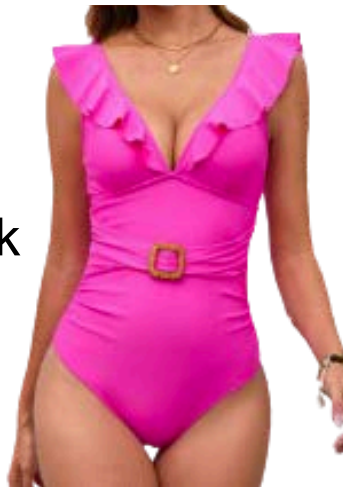

Pink

**STYLE
#SAYJ1004**

RUFFLE SLEEVE BELTED ONE PIECE SWIMSUIT
SIZES - S,M,L,XL / PRE-PACK OF 6PCS. (1-2-2-1 / ONE COLOUR)
SIZE 2XL - OPEN STOCK - $27.00 EACH

**$25.00
EACH**