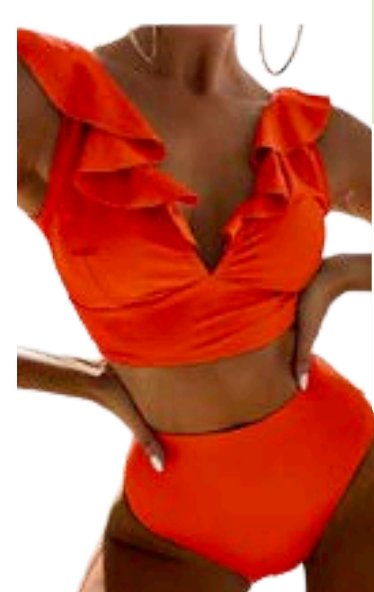

\$19.50
EACH

Black

Light Blue

Lilac

White

Blue

Aqua

Red