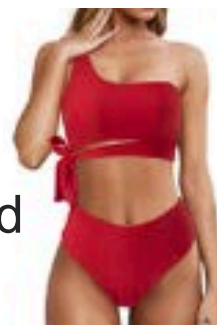

Red

**STYLE
#SAJS023**

ONE SHOULDER TIE WAIST TWO PIECE SWIMSUIT
SIZES - S,M,L,XL / PRE-PACK OF 6PCS. (1-2-2-1 / ONE COLOUR)
SIZE 2XL - OPEN STOCK - $21.50 EACH

**$19.50
EACH**