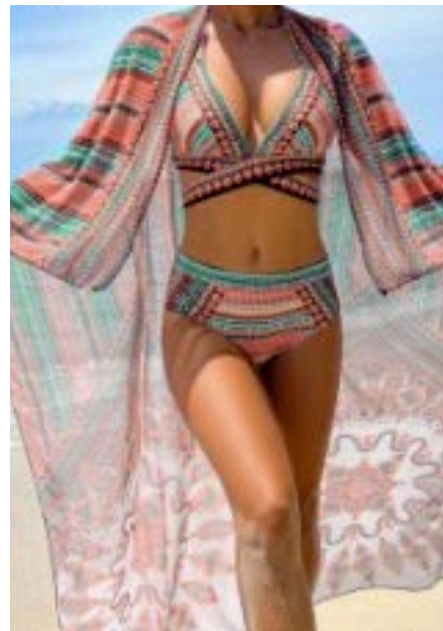

Sea Green

2-PIECE W/ COVER UP

STYLE
#SAM Y1026

BEAD PRINT TWO PIECE SWIMSUIT W/ COVER UP
SIZES - S,M,L,XL / PRE-PACK OF 6PCS. (1-2-2-1 / ONE COLOUR)

$25.50
EACH