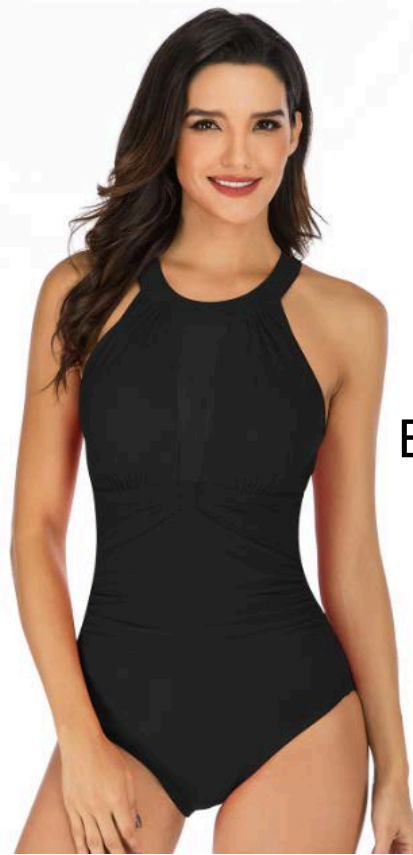

Black

1-PIECE SWIM

**STYLE
#SAHS006**

MESH NECK CUTOUT ONE PIECE SWIMSUIT
SIZES - S,M,L,XL / PRE-PACK OF 6PCS. (1-2-2-1 / ONE COLOUR)
SIZE 2XL - OPEN STOCK - $33.50 EACH

**$31.50
EACH**