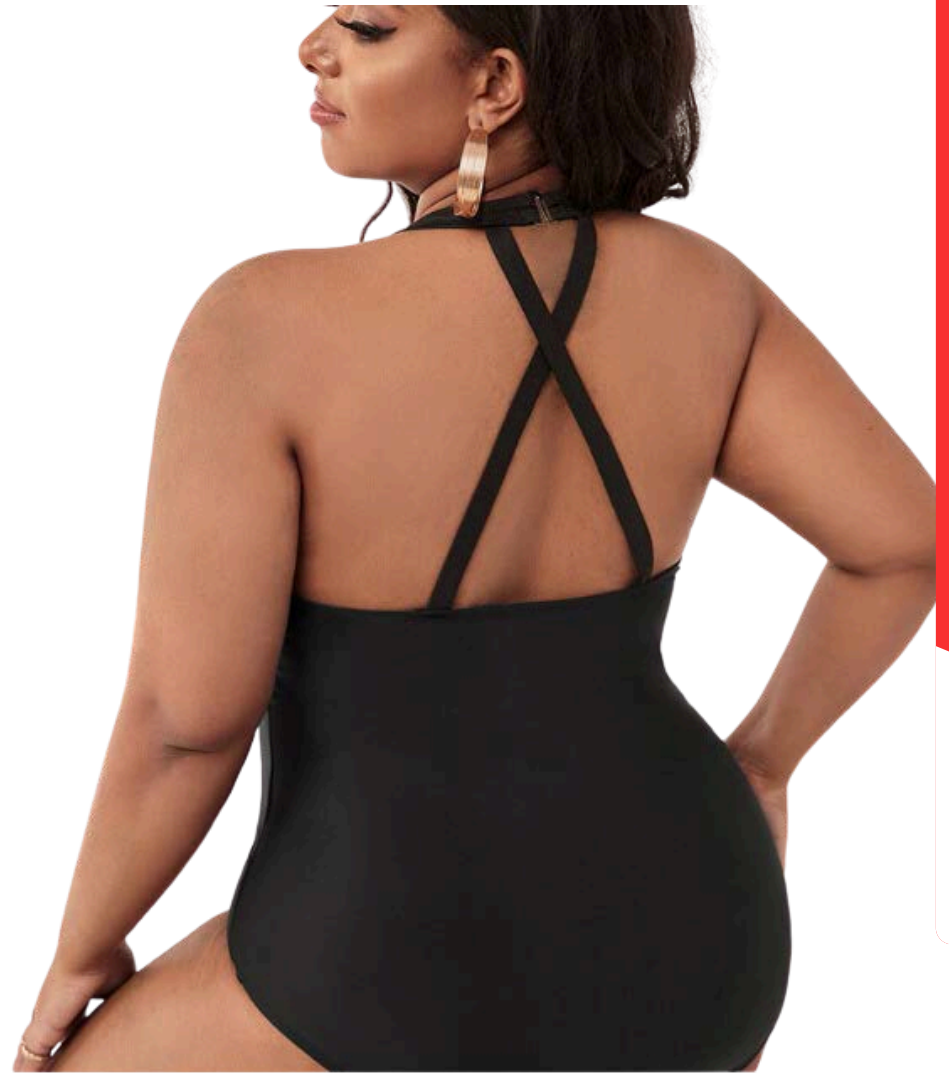

\$27.00
EACH

PLUS SIZE

**STYLE
#SAL063**

MARBLE FRONT ONE PIECE SWIMSUIT
SIZES - XL, 2XL, 3XL, 4XL / 6PCS. MIN. (ONE COLOUR, CHOOSE SIZES)

**\$24.00
EACH**

PLUS SIZE

STYLE
#SAL067

ANIMAL FRONT ONE PIECE SWIMSUIT
SIZES - XL, 2XL, 3XL, 4XL / 6PCS. MIN. (ONE COLOUR, CHOOSE SIZES)