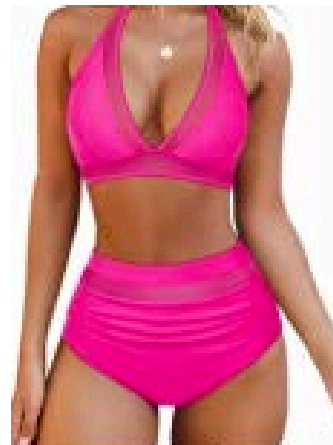

Pink

2-PIECE SWIM

**STYLE
#SAJS031**

MESH TRIM HALTER TWO PIECE SWIMSUIT
SIZES - S,M,L,XL / PRE-PACK OF 6PCS. (1-2-2-1 / ONE COLOUR)
SIZE 2XL - OPEN STOCK - $23.00 EACH

**$21.00
EACH**