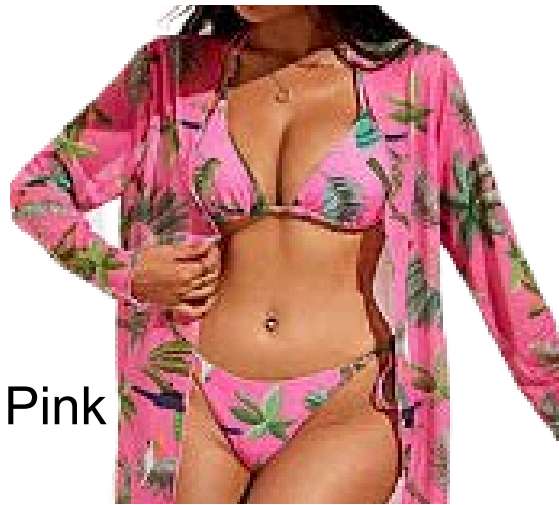

Pink

2-PIECE W/ COVER UP

STYLE
#SAM Y1032

FLORAL TRIANGLE 2-PIECE SWIMSUIT W/ COVER UP
SIZES - S,M,L,XL / PRE-PACK OF 6PCS. (1-2-2-1 / ONE COLOUR)

$25.50
EACH