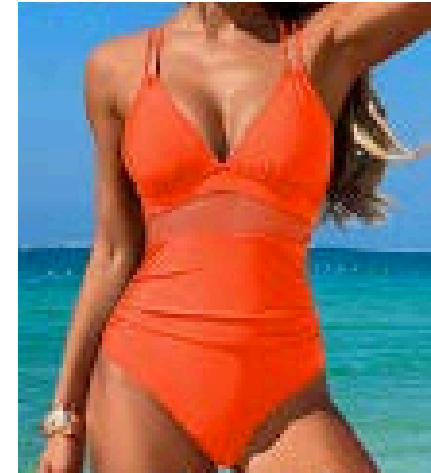

Orange

STYLE
#SAHY1012

MESH STRIPE DOUBLE STRAP ONE PIECE SWIMSUIT
SIZES - S,M,L,XL / PRE-PACK OF 6PCS. (1-2-2-1 / ONE COLOUR)

$23.50
EACH