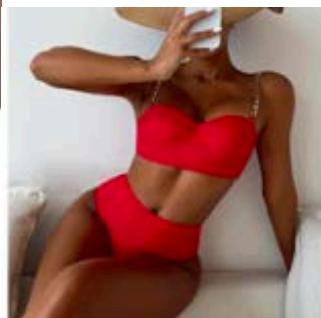

Red

2-PIECE SWIM

STYLE
#SAJS004

CHAIN STRAP TWO PIECE SWIMSUIT
SIZES - S,M,L,XL / PRE-PACK OF 6PCS. (1-2-2-1 / ONE COLOUR)

$19.50
EACH