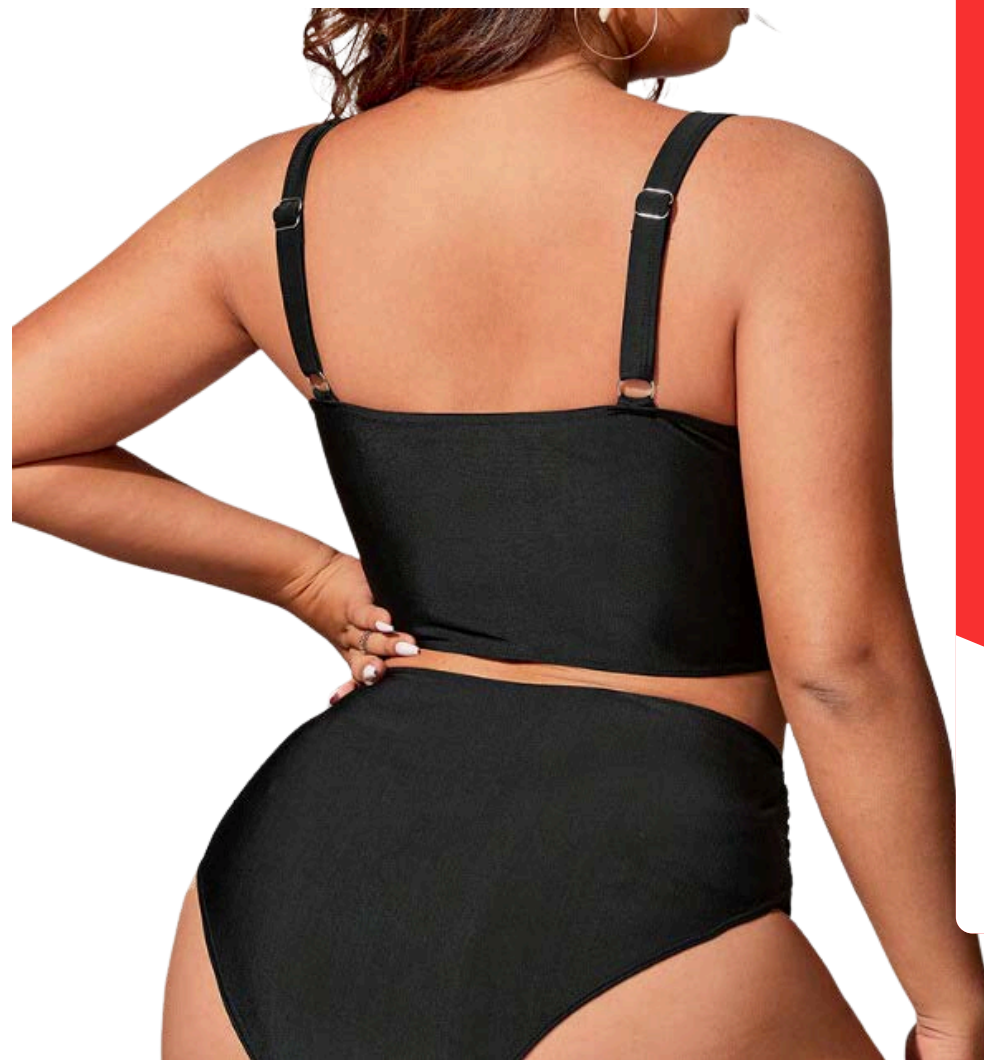

**\$25.50
EACH**

PLUS SIZE

**STYLE
#SAL032**

RIBBED BLACK TWIST FRONT TWO PIECE SWIMSUIT
SIZES - XL, 2XL, 3XL, 4XL / 6PCS. MIN. (ONE COLOUR, CHOOSE SIZES)

**\$27.00
EACH**

PLUS SIZE

**STYLE
#SAL054**

BLACK TWIST FRONT TWO PIECE SWIMSUIT
SIZES - XL, 2XL, 3XL, 4XL / 6PCS. MIN. (ONE COLOUR, CHOOSE SIZES)