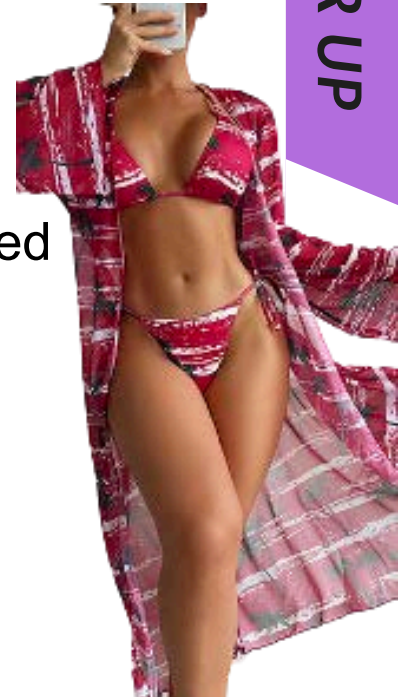

Orange

Blue

Red

2-PIECE W/ COVER UP

STYLE
#SAM Y1010

TRIANGLE PALM 2-PIECE SWIMSUIT W/ COVER UP
SIZES - S,M,L,XL / PRE-PACK OF 6PCS. (1-2-2-1 / ONE COLOUR)

\$25.50
EACH

Yellow