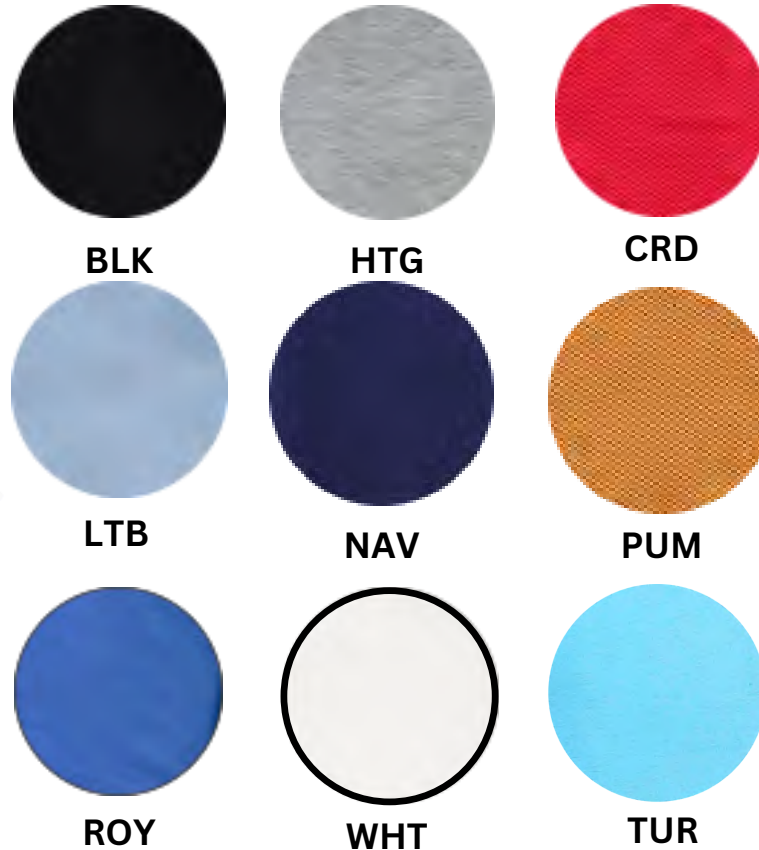

SUB402

Short sleeve uniform shirt

$15.00