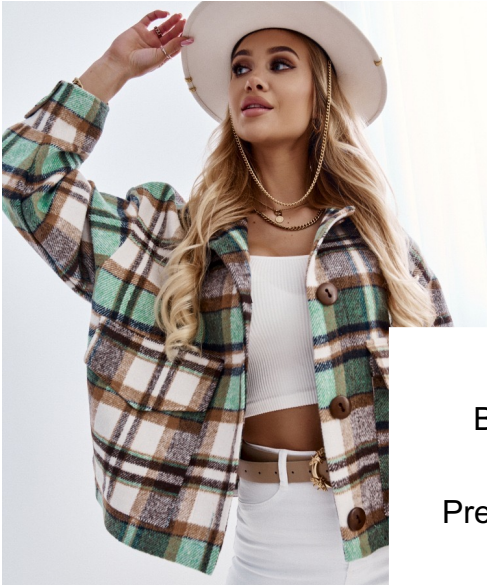

Blue

Pink

Brown

Green

Style #FW2415

Button-Up Plaid Bomber Shacket

Pre-packed Sizing S,M,L,XL (1-1-2-2)

OR

Pre-book your own sizing

$29.00 Each x 6pcs. Min. (of one colour)