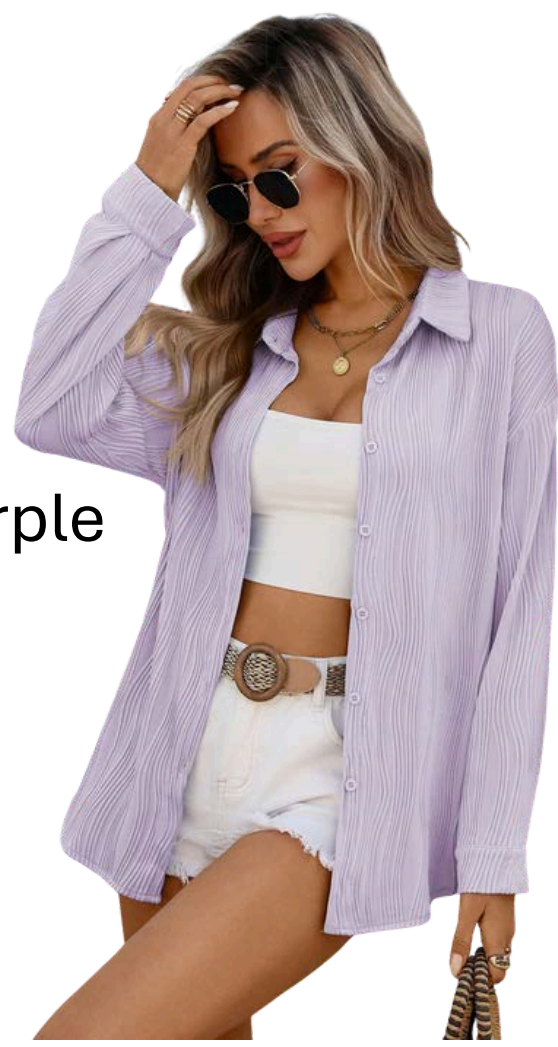

STYLE: 26025
SIZES - S,M,L,XL /
PRE-PACK OF 6PCS.
(1-2-2-1 / ONE COLOUR)
PRICE: \$25.50

Blue

Green

Purple

Sage

Hot Pink

Yellow

Pink

Black

STYLE: 26026
SIZES - S,M,L,XL /
PRE-PACK OF 6PCS.
(1-2-2-1 / ONE COLOUR)
SIZE 2XL - \$24.50 EACH
PRICE: \$22.50

White

Blue

STYLE: 26027

SIZES - S,M,L,XL /

PRE-PACK OF 6PCS.

(1-2-2-1 / ONE COLOUR)