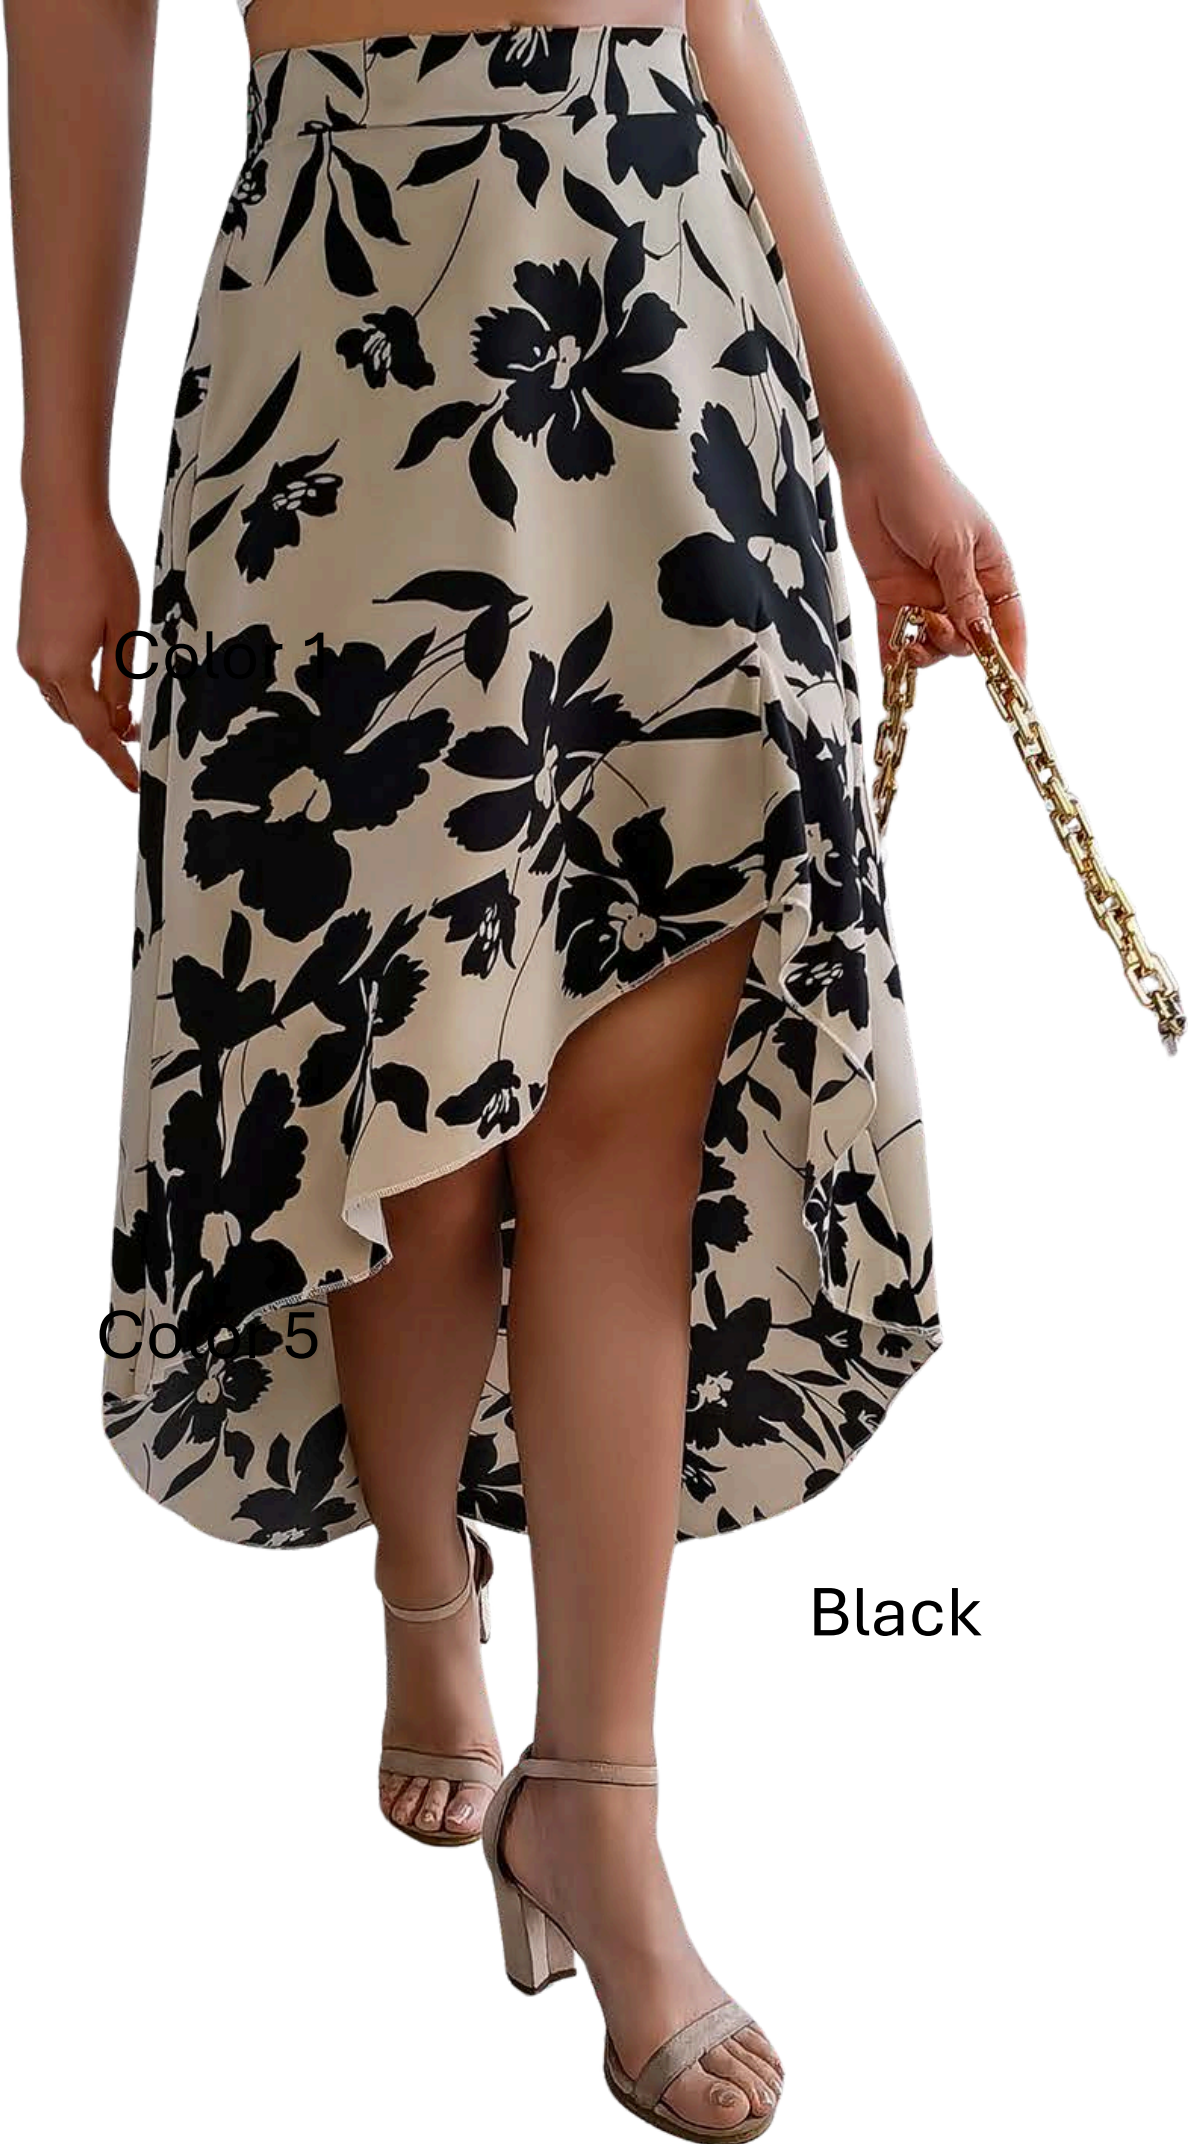

SIZES - S,M,L,XL / PRE-PACK OF 6PCS. (1-2-2-1 / ONE COLOUR)

PRICE: \$22.00

Red

Green

STYLE: 26057

SIZES - S,M,L,XL / PRE-PACK OF 6PCS. (1-2-2-1 / ONE COLOUR)

PRICE: \$20.00

STYLE: 26058
SIZES - S,M,L,XL / PRE-PACK OF 6PCS.
(1-2-2-1 / ONE COLOUR)
PRICE: \$28.00