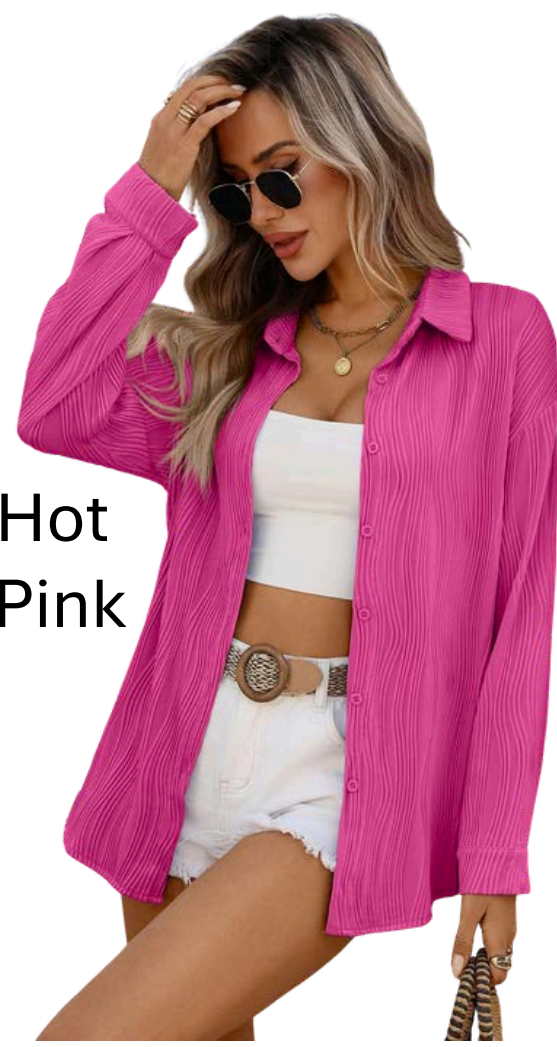

STYLE: 26025
SIZES - S,M,L,XL /
PRE-PACK OF 6PCS.
(1-2-2-1 / ONE COLOUR)
PRICE: \$25.50

Blue

Green

Purple

Sage

Hot Pink

Yellow

Pink