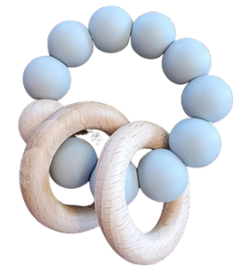

Silicone Teether