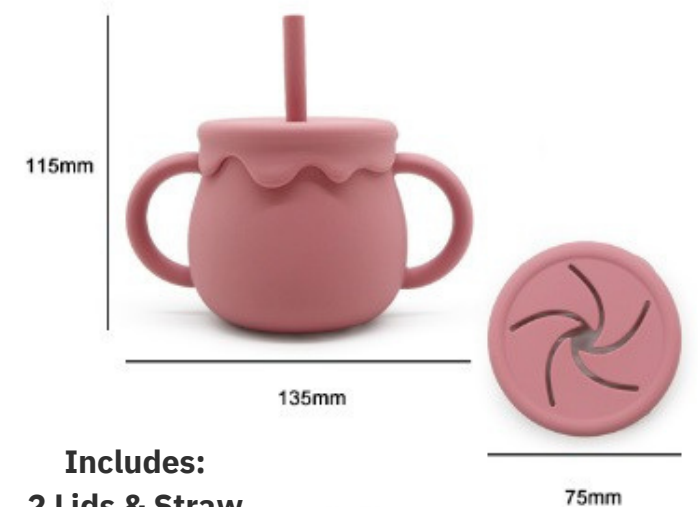

Weight: 261.8g

PRODUCT #: RLBSP16
WEIGHT: 261.8G
MATERIAL:
FOOD GRADE SILICONE

Silicone Puppy Plate with Inserts

● RLBSP25-06
Beige

● RLBSP25-21
Dark Pink

● RLBSP25-22
Rose Pink

● RLBSP25-23
Dusty Blue

● RLBSP25-24
Olive

● RLBSP25-25
Mango

\$17.50 / Set of 3pcs.
Minimum 6 Sets /
One Colour

Includes:
2 Inserts

PRODUCT #: RLBSP25

WEIGHT: 261.8G

MATERIAL:
FOOD GRADE
SILICONE

r a w . l o v e

BABY

Silicone Honey Jar Cup

● RLBBC06-06
Beige

● RLBBC06-21
Dark Pink

● RLBBC06-22
Rose Pink

● RLBBC06-23
Dusty Blue

● RLBBC06-24
Olive

● RLBBC06-25
Mango

\$9.50 / Set of 4pcs.
Minimum 6 Sets / One Colour

PRODUCT #: RLBBC06
WEIGHT: 142.8G
MATERIAL:
FOOD GRADE SILICONE

r a w . l o v e
BABY

Silicone Honey Jar Cup

● RLBBC06-32
Cream

● RLBBC06-33
Barely Pink

● RLBBC06-34
Burly Wood

● RLBBC06-35
Light Lilac

**Includes:
2 Lids & Straw**