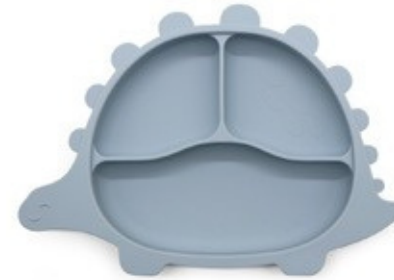

RLBSP16-23
Dusty Blue