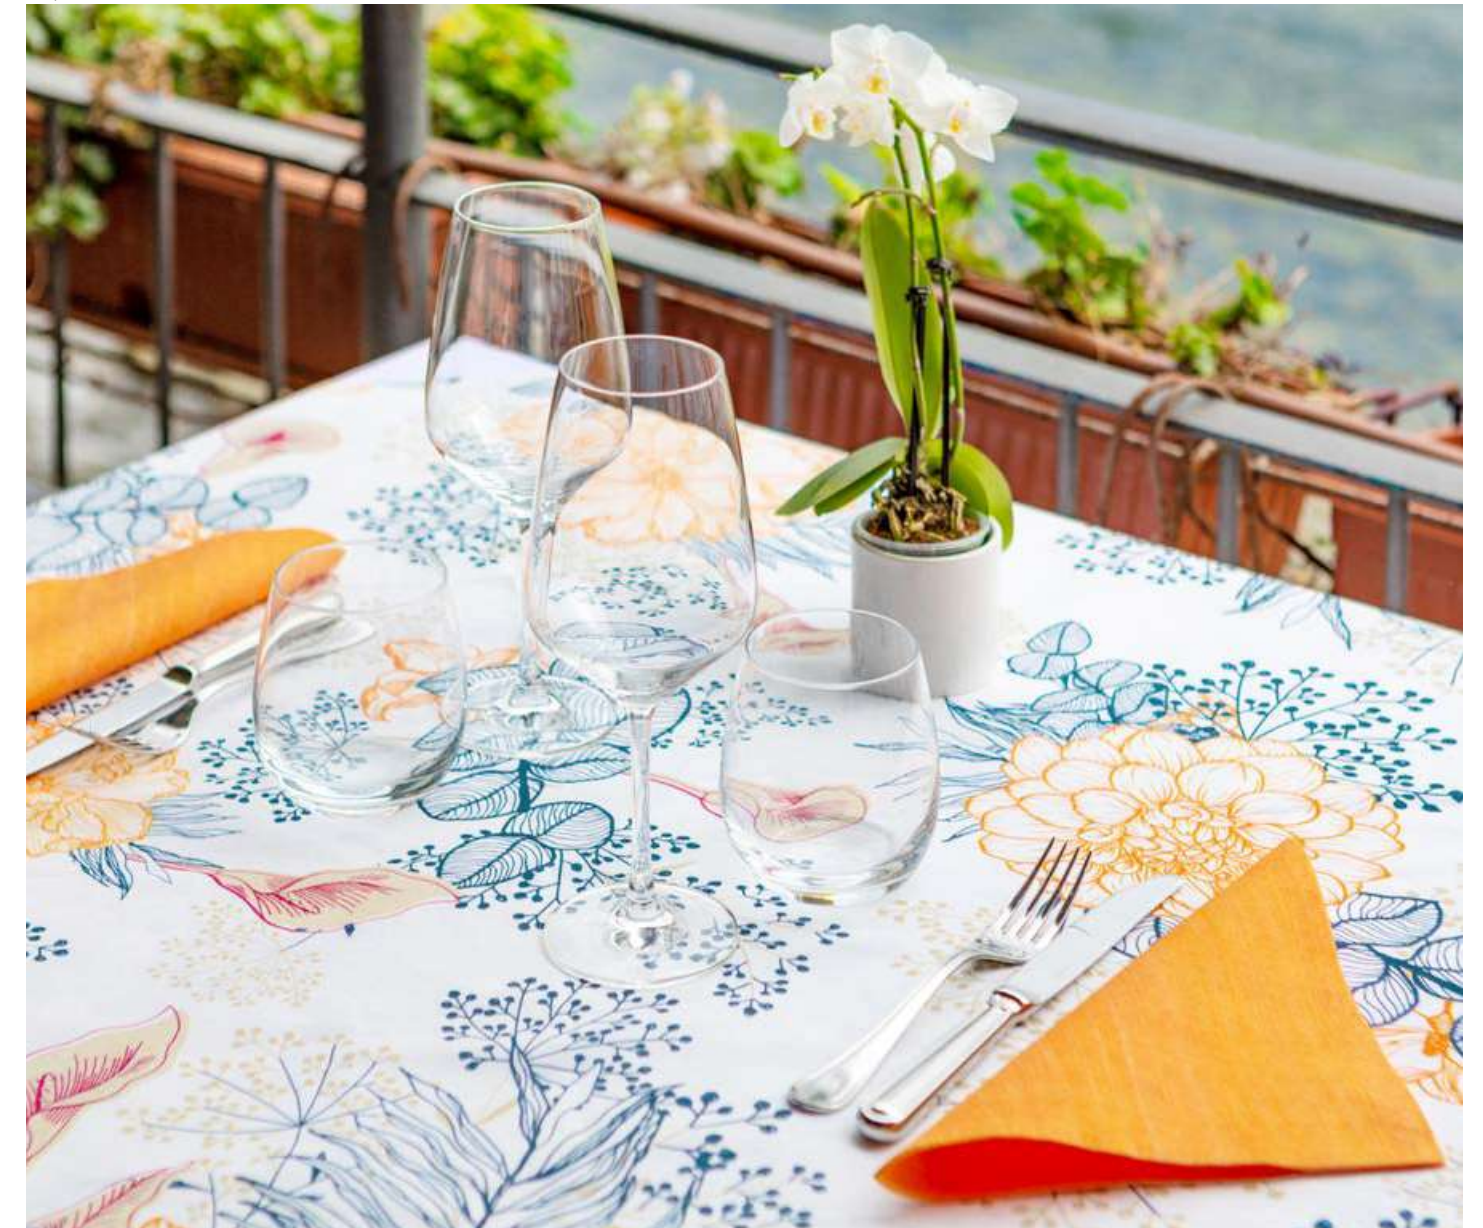

Tovagliolo / Napkin: BASIC cod. 4461606
Coprimacchia / Table cloth: AURORA cod. 1161400