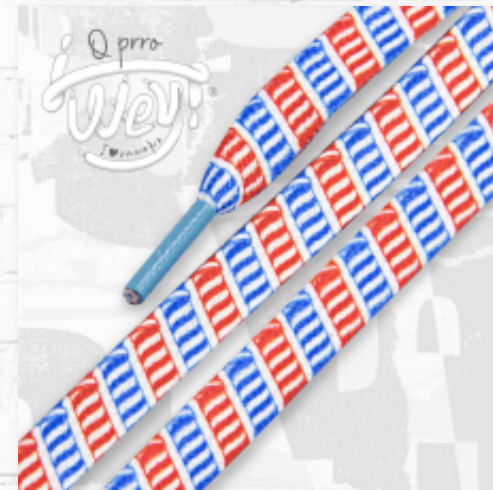

www.QPWey.com

S37 GRECA MARINA

S38 GRECA CUADRADA

S39 CAMEL PATTERN

S40 MY ICON OUTSIDE

S41 DB LEGENDARY S

S42 DB PERFECTION

\$55 C/U